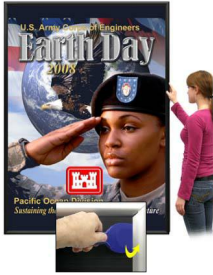

EXTRA LARGE - EXTRA DEEP 72 x 96 Poster Snap Frames (1 3/4" Security Profile for MOUNTED GRAPHICS)

FOR CURRENT PRICING, VISIT THE ID # LISTED ABOVE
FREE SHIPPING

SECURITY TOOL PROVIDED

PLACE PALLET TOOL THROUGH EDGE OF SNAPFRAME

LIFT TO SNAP OPEN

Product Details

- 72 x 96 Security-Style Extra Large Snap Frame for Extra Thick Mounted

Graphics

- Wall Mount **72x96 Poster Display Frame** with Snap Open Feature
- Quick-Changing, all 4 frame rails snap-open for easy poster changes
- Front Loading Frame for 72 x 96 posters and other signage
- Snap Frame Profile: **1 3/4" Wide**
- Narrow profile offers 1" overall off the wall depth
- **Accepts 2 Printed Thicknesses: 3/8" & 1/2"**
- Viewable Area: Moulding overlaps poster insert by 13/16" all around
- (3) Aluminum snap frame finishes available
- **1/2" Silver bottom frame rail is exposed from side view for all aluminum frame**

finishes selected

- **Security-Style Pallet Tool Included!** Ideal for high traffic, public environments.
- SwingSnap poster frames can mount either **Portrait or Landscape**
- Installs Easily: Punched holes in frame allow for easy surface mounting
- Hanging hardware included