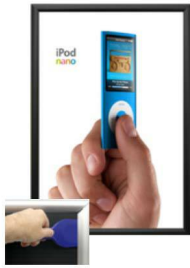

### EXTRA DEEP 30 x 36 Poster Snap Frames (1 1/4" Security Profile for MOUNTED GRAPHICS)

FOR CURRENT PRICING, VISIT THE ID # LISTED ABOVE  
FREE SHIPPING

SECURITY TOOL PROVIDED

PLACE PALLET TOOL THROUGH EDGE OF SNAPFRAME

LIFT TO SNAP OPEN

#### Product Details

- **30x36 Security Snap Frames with Security Pallet Tool**
- Quick-Changing, all 4 frame rails snap-open for easy poster changes
- Front Loading Frame for **30 x 36 posters** and other signage
- Aluminum Snap Frame Profile: 1 1/4" Wide
- Narrow profile offers 1" overall off the wall depth
- **Accepts 2 Printed Thicknesses: 3/8" & 1/2"**
- Viewable Area: Moulding overlaps poster insert by 3/8" all around
- (3) Aluminum snap frame finishes available
- **1/2" Silver bottom frame rail is exposed from side view for all frame**