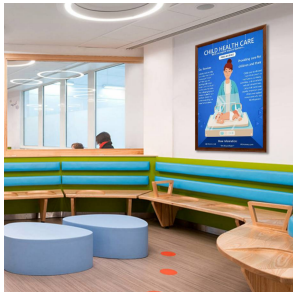

#### Product Details

- Quick-Changing, all 4 frame rails snap-open for easy poster changes
- Front Loading Frame for **48x48 posters** and other signage
- Snap Frame Profile: **1 1/4" Wide**
- Narrow profile offers 11/16" overall off the wall depth
- **Accepts printed material up to 1/16" thick**
- Viewable Area: Moulding overlaps poster insert by 3/8" all around
- (3) Wood Simulated Snap Frame Finishes Available
- .040 Backing Board: Thin, durable backer board provides rigidity for your poster
- .020 clear PETG overlay is included to protect your poster insert
- No Tools! All four frame sides snap-open easily by hand
- SwingSnap poster frames can mount either **Portrait or Landscape**
- Installs Easily: Punched holes in frame allow for easy surface mounting
- Hanging hardware is included