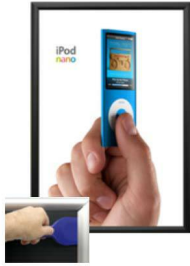

EXTRA DEEP 9 x 12 Poster Snap Frames (1 1/4" Security Profile for MOUNTED GRAPHICS)

FOR CURRENT PRICING, VISIT THE ID # LISTED ABOVE
FREE SHIPPING

Product Details

- **9x12 Security Snap Frames with Security Pallet Tool**
- Quick-Changing, all 4 frame rails snap-open for easy poster changes
- Front Loading Frame for **9 x 12 posters** and other signage
- Aluminum Snap Frame Profile: 1 1/4" Wide
- Narrow profile offers 1" overall off the wall depth
- **Accepts 2 Printed Thicknesses: 3/8" & 1/2"**
- Viewable Area: Moulding overlaps poster insert by 3/8" all around
- (3) Aluminum snap frame finishes available
- **1/2" Silver bottom frame rail is exposed from side view for all frame**

colors selected

- .040 Backing Board: Thin, durable backer board provides rigidity to 3/8" poster
- .020 clear PETG overlay is included to protect your 3/8" thick poster insert
- **Security Pallet Tool Included** Ideal for high traffic, public environments.
- SwingSnap poster frames can mount either **Portrait or Landscape**
- Installs Easily: Punched holes in frame allow for easy surface mounting
- Hanging hardware included

- Aluminum snap-open displays are for **INDOOR** or ****OUTDOOR** use

****Make sure you laminate your insert material if going outdoors**
****Poster Snap Frames are weather resistant...not water-proof**