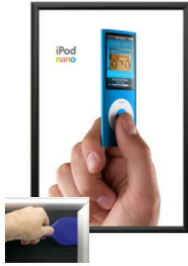

### 27 x 41 Poster Snap Open Frames (1 1/4" Security-Style) for MOUNTED GRAPHICS

FOR CURRENT PRICING, VISIT THE ID # LISTED ABOVE  
FREE SHIPPING

SECURITY TOOL PROVIDED

PLACE PALLET TOOL THROUGH  
EDGE OF SNAPFRAME

LIFT TO SNAP OPEN

#### Product Details

- Quick-Changing, all 4 frame rails snap-open for easy poster changes
- Front Loading Frame for **27x41 posters** and other signage
- Aluminum Snap Frame Profile: **1 1/4" Wide**
- Narrow profile offers 11/16" overall off the wall depth
- **Accepts 3 Printed Thicknesses: 1/8" | 3/16" | 1/4"**
- Viewable Area: Moulding overlaps poster insert by 3/8" all around
- (3) Aluminum snap frame finishes available
- .040 Backing Board: Thin, durable backer board provides rigidity for your poster
- .020 clear PETG overlay is included to protect your poster insert
- **Security Tool Included!** Ideal for high traffic, public environments.
- SwingSnap poster frames can mount either **Portrait or Landscape**
- Installs Easily: Punched holes in frame allow for easy surface mounting
- Hanging hardware is included