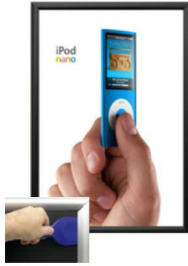

27 x 41 Poster Snap Open Frames (1 1/4" Security-Style) for MOUNTED GRAPHICS

FOR CURRENT PRICING, VISIT THE ID # LISTED ABOVE
FREE SHIPPING

SECURITY TOOL PROVIDED

PLACE PALLET TOOL THROUGH EDGE OF SNAPFRAME

LIFT TO SNAP OPEN

Product Details

- Quick-Changing, all 4 frame rails snap-open for easy poster changes
- Front Loading Frame for **27x41 posters** and other signage
- Aluminum Snap Frame Profile: **1 1/4" Wide**
- Narrow profile offers 11/16" overall off the wall depth
- **Accepts 3 Printed Thicknesses: 1/8" | 3/16" | 1/4"**
- Viewable Area: Moulding overlaps poster insert by 3/8" all around
- (3) Aluminum snap frame finishes available
- .040 Backing Board: Thin, durable backer board provides rigidity for your poster
- .020 clear PETG overlay is included to protect your poster insert
- **Security Tool Included!** Ideal for high traffic, public environments.
- SwingSnap poster frames can mount either **Portrait or Landscape**
- Installs Easily: Punched holes in frame allow for easy surface mounting
- Hanging hardware is included