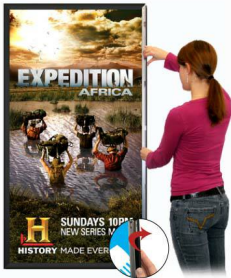

### EXTRA LARGE - EXTRA DEEP 48 x 96 Sign Holder Snap Frames (1 5/8" Profile for MOUNTED GRAPHICS)

FOR CURRENT PRICING, VISIT THE ID # LISTED ABOVE  
FREE SHIPPING

#### Product Details

- Extra Large Snap Frames for Mounted Posters, Signs, Graphics
- Will fit **posters 48x96**
- Quick-Changing, all 4 frame rails snap-open for easy poster changes
- Front Loading Frame for 48 x 96 posters and other signage
- **Snap Frame Profile: 1 5/8" Wide**
- Narrow profile offers 1" overall off the wall depth
- **Accepts 2 Printed Thicknesses: 3/8" & 1/2"**
- **1/2" Silver bottom frame rail is exposed from side view for all frame**