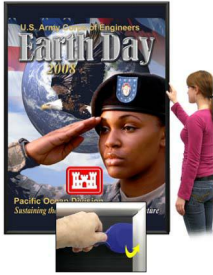

EXTRA LARGE - EXTRA DEEP 60 x 72 Poster Snap Frames (1 3/4" Security Profile for MOUNTED GRAPHICS)

FOR CURRENT PRICING, VISIT THE ID # LISTED ABOVE
FREE SHIPPING

SECURITY TOOL PROVIDED

PLACE PALLET TOOL THROUGH EDGE OF SNAPFRAME

LIFT TO SNAP OPEN

Product Details

- 60 x 72 Security-Style Extra Large Snap Frame for Extra Thick Mounted

Graphics

- Wall Mount **60x72 Poster Display Frame** with Snap Open Feature
- Quick-Changing, all 4 frame rails snap-open for easy poster changes
- Front Loading Frame for 60 x 72 posters and other signage
- Snap Frame Profile: **1 3/4" Wide**
- Narrow profile offers 1" overall off the wall depth
- **Accepts 2 Printed Thicknesses: 3/8" & 1/2"**
- Viewable Area: Moulding overlaps poster insert by 13/16" all around
- (3) Aluminum snap frame finishes available
- **1/2" Silver bottom frame rail is exposed from side view for all aluminum frame**

finishes selected

- **Security-Style Pallet Tool Included!** Ideal for high traffic, public environments.
- SwingSnap poster frames can mount either **Portrait or Landscape**
- Installs Easily: Punched holes in frame allow for easy surface mounting
- Hanging hardware included