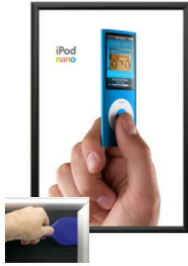

22 x 34 Poster Snap Open Frames (1 1/4" Security-Style) for MOUNTED GRAPHICS

FOR CURRENT PRICING, VISIT THE ID # LISTED ABOVE
FREE SHIPPING

SECURITY TOOL PROVIDED

PLACE PALLET TOOL THROUGH EDGE OF SNAPFRAME

LIFT TO SNAP OPEN

Product Details

- Quick-Changing, all 4 frame rails snap-open for easy poster changes
- Front Loading Frame for **22x34 posters** and other signage
- Aluminum Snap Frame Profile: **1 1/4" Wide**
- Narrow profile offers 11/16" overall off the wall depth
- **Accepts 3 Printed Thicknesses: 1/8" | 3/16" | 1/4"**
- Viewable Area: Moulding overlaps poster insert by 3/8" all around
- (3) Aluminum snap frame finishes available
- .040 Backing Board: Thin, durable backer board provides rigidity for your poster
- .020 clear PETG overlay is included to protect your poster insert
- **Security Tool Included!** Ideal for high traffic, public environments.
- SwingSnap poster frames can mount either **Portrait or Landscape**
- Installs Easily: Punched holes in frame allow for easy surface mounting
- Hanging hardware is included