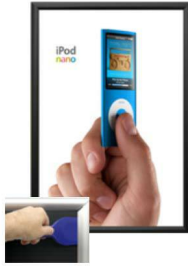

### 22 x 34 Poster Snap Open Frames (1 1/4" Security-Style) for MOUNTED GRAPHICS

FOR CURRENT PRICING, VISIT THE ID # LISTED ABOVE  
FREE SHIPPING

SECURITY TOOL PROVIDED

PLACE PALLET TOOL THROUGH  
EDGE OF SNAPFRAME

LIFT TO SNAP OPEN

#### Product Details

- Quick-Changing, all 4 frame rails snap-open for easy poster changes
- Front Loading Frame for **22x34 posters** and other signage
- Aluminum Snap Frame Profile: **1 1/4" Wide**
- Narrow profile offers 11/16" overall off the wall depth
- **Accepts 3 Printed Thicknesses: 1/8" | 3/16" | 1/4"**
- Viewable Area: Moulding overlaps poster insert by 3/8" all around
- (3) Aluminum snap frame finishes available
- .040 Backing Board: Thin, durable backer board provides rigidity for your poster
- .020 clear PETG overlay is included to protect your poster insert
- **Security Tool Included!** Ideal for high traffic, public environments.
- SwingSnap poster frames can mount either **Portrait or Landscape**
- Installs Easily: Punched holes in frame allow for easy surface mounting
- Hanging hardware is included