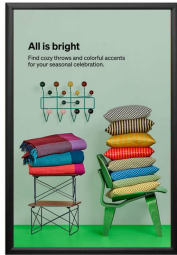

EXTRA LARGE - EXTRA DEEP 72x84 Poster Snap Frames (1 1/4" Security Profile for MOUNTED GRAPHICS)

FOR CURRENT PRICING, VISIT THE ID # LISTED ABOVE
FREE SHIPPING

SECURITY TOOL PROVIDED

PLACE PALLET TOOL THROUGH EDGE OF SNAPFRAME

LIFT TO SNAP OPEN

Product Details

- 72x84 Extra Large Security-Style Snap Frames For Mounted Graphics
- Quick-Changing, all 4 frame rails snap-open for easy poster changes
- Front Loading Frame for **72x84 posters** and other signage
- Aluminum Snap Frame Profile: **1 1/4" Wide**
- **Accepts 2 Printed Thicknesses: 3/8" & 1/2"**
- Viewable Area: Moulding overlaps poster insert by 3/8" all around
- **1/2" Silver bottom frame rail is exposed from side view for all frame colors selected**
- (3) Aluminum snap frame finishes available
- Security Pallet Tool Included
- Ideal for high traffic, public environments
- SwingSnap poster frames can mount either Portrait or Landscape
- Installs Easily: Punched holes in frame allow for easy surface mounting
- Hanging Hardware Included
- **All XL, Deep Security Snap Frame Sizes SHIPS UNASSEMBLED**
- Aluminum snap-open displays are for **INDOOR** or **OUTDOOR USE**
- ****Make sure you laminate your insert material**

Ships Unassembled

- ALL snap frame sizes are cut to size, and prepped for easy assembly
- Takes minutes to assemble, Corner Key and Mounting Hardware Included

.....

- ALL snap frame rail sizes 85" and larger will be **CUT in HALF** and provided with a Straight Joiner Key to connect the two snap frame rails together.