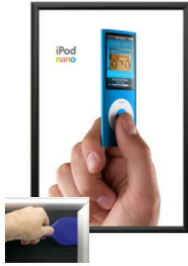

EXTRA DEEP 36 x 48 Poster Snap Frames (1 1/4" Security Profile for MOUNTED GRAPHICS)

FOR CURRENT PRICING, VISIT THE ID # LISTED ABOVE
FREE SHIPPING

Product Details

- **36x48 Security Snap Frames with Security Pallet Tool**
- Quick-Changing, all 4 frame rails snap-open for easy poster changes
- Front Loading Frame for **36 x 48 posters** and other signage
- Aluminum Snap Frame Profile: 1 1/4" Wide
- Narrow profile offers 1" overall off the wall depth
- **Accepts 2 Printed Thicknesses: 3/8" & 1/2"**
- Viewable Area: Moulding overlaps poster insert by 3/8" all around
- (3) Aluminum snap frame finishes available
- **1/2" Silver bottom frame rail is exposed from side view for all frame**

colors selected

- .040 Backer Board: Thin, durable backer board provides rigidity to 3/8" poster
- .020 clear PETG overlay is included to protect your 3/8" thick poster insert
- **Security Pallet Tool Included** Ideal for high traffic, public environments.
- SwingSnap poster frames can mount either **Portrait or Landscape**
- Installs Easily: Punched holes in frame allow for easy surface mounting
- Hanging hardware included