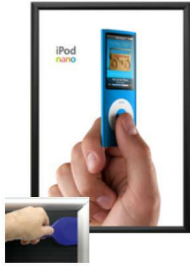

### EXTRA DEEP 36 x 48 Poster Snap Frames (1 1/4" Security Profile for MOUNTED GRAPHICS)

FOR CURRENT PRICING, VISIT THE ID # LISTED ABOVE  
FREE SHIPPING

SECURITY TOOL PROVIDED

PLACE PALLET TOOL THROUGH EDGE OF SNAPFRAME

LIFT TO SNAP OPEN

#### Product Details

- **36x48 Security Snap Frames with Security Pallet Tool**
- Quick-Changing, all 4 frame rails snap-open for easy poster changes
- Front Loading Frame for **36 x 48 posters** and other signage
- Aluminum Snap Frame Profile: 1 1/4" Wide
- Narrow profile offers 1" overall off the wall depth
- **Accepts 2 Printed Thicknesses: 3/8" & 1/2"**
- Viewable Area: Moulding overlaps poster insert by 3/8" all around
- (3) Aluminum snap frame finishes available
- **1/2" Silver bottom frame rail is exposed from side view for all frame**