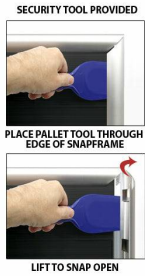

Extra Large 40x50 Poster Snap Frame Security-Style with Pallet Tool | Fast-Change Aluminum Snap Open Profile 1 1/4" Wide

FOR CURRENT PRICING, VISIT THE ID # LISTED ABOVE
FREE SHIPPING

Product Details

- Security Snap Lock Poster Display Frame
- Extra Large 40x50 Snap Frame + Pallet Tool
- Quick-Changing, all 4 Frame Rails Snap-Open
- Aluminum Snap Frame Profile: **1 1/4" Wide**
- Pallet Tool Flips-Up the Super Tight "Spring-Loaded" Frame Rails
- Front Loading Frame for 40x50 Posters and Other Signage
- Narrow profile offers 11/16" overall off-the-wall depth
- Accepts printed material up to **1/16" thick**
- Viewable Area: Moulding overlaps poster insert by 3/8" all around
- Three Aluminum Snap Frame Finishes
- .040 Backing Board: provides rigidity for thin poster sheet
- .020 clear PETG overlay included to protect poster insert
- **Security Tool Included!** Ideal for high-traffic, public areas
- SwingSnap Poster Frames mount **Portrait** or **Landscape**
- Installs Easily: Punched holes in frame for easy surface mounting
- Hanging hardware (screws) included
- Contact Us for Custom Snap Frames Large, and Small Sizes
- Aluminum snap-open displays are for **Indoor** or ****Outdoor** use

**Be sure to laminate your insert material if going outdoors
**Poster Snap Frames are weather resistant, not waterproof

Ships Unassembled

- ALL snap frame sizes are cut to size, and prepped for easy assembly
- Takes minutes to assemble, Corner Key and Mounting Hardware Included
- Backing Board is rolled up and placed into box for shipping cost savings
- Clear Overlay is rolled up and placed into box for shipping cost savings

- ALL snap frame rail sizes 85" and larger will be **CUT in HALF** and

provided with a Straight Joiner Key to connect the two snap frame rails together.

This will create a seam in your snap frame rail where 2 or more pieces on one side of your frame will flip open.