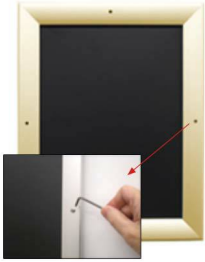

- Aluminum snap-open displays are for **INDOOR** or ****OUTDOOR** use

**Make sure you laminate your insert material if going outdoors
**Poster Snap Frames are weather resistant...not water-proof

Mounted Graphic Details

1/8" Mounted Graphic Insert

All frames will include a .040 Black Backer Board

All frames will include a .020 Clear Overlay

3/16" Mounted Graphic Insert

All frames will include a .040 Black Backer Board

All frames will include a .020 Clear Overlay

1/4" MAX Mounted Graphic Insert

.040 Black Backer Board **NOT INCLUDED** (can not fit)

.020 Clear Overlay **NOT INCLUDED** (can not fit)

Customize your Snap Frames

- Call to customize Security Screw Mounted Poster Snap Frames!