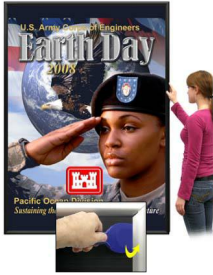

EXTRA LARGE - EXTRA DEEP 84 x 96 Poster Snap Frames (1 3/4" Security Profile for MOUNTED GRAPHICS)

FOR CURRENT PRICING, VISIT THE ID # LISTED ABOVE
FREE SHIPPING

SECURITY TOOL PROVIDED

PLACE PALLET TOOL THROUGH EDGE OF SNAPFRAME

LIFT TO SNAP OPEN

Product Details

- 84 x 96 Security-Style Extra Large Snap Frame for Extra Thick Mounted

Graphics

- Wall Mount **84x96 Poster Display Frame** with Snap Open Feature
- Quick-Changing, all 4 frame rails snap-open for easy poster changes
- Front Loading Frame for 84 x 96 posters and other signage
- Snap Frame Profile: **1 3/4" Wide**
- Narrow profile offers 1" overall off the wall depth
- **Accepts 2 Printed Thicknesses: 3/8" & 1/2"**
- Viewable Area: Moulding overlaps poster insert by 13/16" all around
- (3) Aluminum snap frame finishes available
- **1/2" Silver bottom frame rail is exposed from side view for all aluminum frame**

finishes selected

- **Security-Style Pallet Tool Included!** Ideal for high traffic, public environments.
- SwingSnap poster frames can mount either **Portrait or Landscape**
- Installs Easily: Punched holes in frame allow for easy surface mounting
- Hanging hardware included