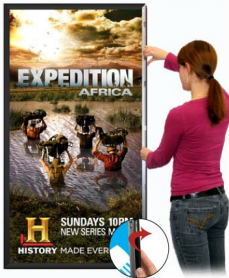

EXTRA LARGE - EXTRA DEEP 72 x 84 Sign Holder Snap Frames (1 5/8" Profile for MOUNTED GRAPHICS)

FOR CURRENT PRICING, VISIT THE ID # LISTED ABOVE
FREE SHIPPING

For Mounted Posters

Product Details

- Extra Large Snap Frames for Mounted Posters, Signs, Graphics
- Will fit **posters 72x84**
- Quick-Changing, all 4 frame rails snap-open for easy poster changes
- Front Loading Frame for 72 x 84 posters and other signage
- **Snap Frame Profile: 1 5/8" Wide**
- Narrow profile offers 1" overall off the wall depth
- **Accepts 2 Printed Thicknesses: 3/8" & 1/2"**
- **1/2" Silver bottom frame rail is exposed from side view for all frame**

colors selected

- Installs Easily: Punched holes in frame allow for easy surface mounting
- No Tools! All four frame sides snap-open easily by hand
- SwingSnap poster frames can mount either **Portrait or Landscape**
- Hanging hardware (screws) included