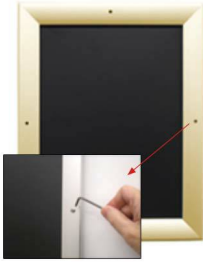

for all frame colors selected

- .040 Backing Board: Thin, durable backer board for 3/8" thick poster only
- .020 clear PETG overlay is included to protect thick poster insert (3/8" Only)
- **Allen Wrench Tool is included to help remove and secure your inserts.**
- SwingSnap poster frames can mount either **Portrait or Landscape**
- Installs Easily: Punched holes in frame allow for easy surface mounting
- Hanging hardware included

- Aluminum snap-open displays are for **INDOOR** or ****OUTDOOR** use

**Make sure you laminate your insert material if going outdoors
**Poster Snap Frames are weather resistant...not water-proof

Mounted Graphic Details

3/8" Mounted Graphic Insert

All frames will include a .040 Black Backer Board
All frames will include a .020 Clear Overlay

1/2" MAX Mounted Graphic Insert

.040 Black Backer Board **NOT INCLUDED** (can not fit)
.020 Clear Overlay **NOT INCLUDED** (can not fit)

Customize your Snap Frames

- **Customize Security Screw Extra Deep Poster Snap Frames 27 x 39!**
- If you request a larger size Snap Frame FULLY ASSEMBLED,

please call for a shipping quote.