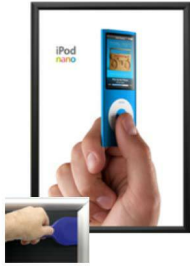

### 8.5 x 11 Poster Snap Open Frames (1 1/4" Security-Style) for MOUNTED GRAPHICS

FOR CURRENT PRICING, VISIT THE ID # LISTED ABOVE  
FREE SHIPPING

#### Product Details

- Security Style Snap Frames
  - **For Mounted Graphics**
  - Pallet Tool Opens Tight Fitting Frame Rails
  - Quick-Changing, all 4 frame rails snap-open for easy poster changes
  - Front Loading Frame for **8.5x11 posters** and other signage
  - Aluminum Snap Frame Profile: **1 1/4" Wide**
  - Narrow profile offers 11/16" overall off the wall depth
  - **Accepts 3 Printed Thicknesses: 1/8" | 3/16" | 1/4"**
  - Viewable Area: Moulding overlaps poster insert by 3/8" all around
  - (3) Aluminum snap frame finishes available
  - .040 Backing Board: Thin, durable backer board provides rigidity for your poster
  - .020 clear PETG overlay is included to protect your poster insert
  - **Security Tool Included!** Ideal for high traffic, public environments.
  - SwingSnap poster frames can mount either **Portrait or Landscape**
  - Installs Easily: Punched holes in frame allow for easy surface mounting
  - Hanging hardware is included
- Aluminum snap-open displays are for **INDOOR** or **\*\*OUTDOOR** use