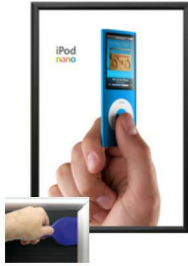

24 x 24 Poster Snap Open Frames (1 1/4" Security-Style) for MOUNTED GRAPHICS

FOR CURRENT PRICING, VISIT THE ID # LISTED ABOVE
FREE SHIPPING

SECURITY TOOL PROVIDED

PLACE PALLET TOOL THROUGH EDGE OF SNAPFRAME

LIFT TO SNAP OPEN

Product Details

- Quick-Changing, all 4 frame rails snap-open for easy poster changes
- Front Loading Frame for **24x24 posters** and other signage
- Aluminum Snap Frame Profile: **1 1/4" Wide**
- Narrow profile offers 11/16" overall off the wall depth
- **Accepts 3 Printed Thicknesses: 1/8" | 3/16" | 1/4"**
- Viewable Area: Moulding overlaps poster insert by 3/8" all around
- (3) Aluminum snap frame finishes available
- .040 Backing Board: Thin, durable backer board provides rigidity for your poster
- .020 clear PETG overlay is included to protect your poster insert
- **Security Tool Included!** Ideal for high traffic, public environments.
- SwingSnap poster frames can mount either **Portrait or Landscape**
- Installs Easily: Punched holes in frame allow for easy surface mounting
- Hanging hardware is included