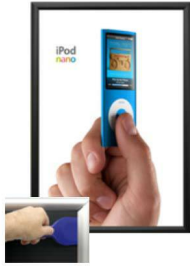

EXTRA DEEP 36 x 36 Poster Snap Frames (1 1/4" Security Profile for MOUNTED GRAPHICS)

FOR CURRENT PRICING, VISIT THE ID # LISTED ABOVE
FREE SHIPPING

SECURITY TOOL PROVIDED

PLACE PALLET TOOL THROUGH EDGE OF SNAPFRAME

LIFT TO SNAP OPEN

Product Details

- **36x36 Security Snap Frames with Security Pallet Tool**
- Quick-Changing, all 4 frame rails snap-open for easy poster changes
- Front Loading Frame for **36 x 36 posters** and other signage
- Aluminum Snap Frame Profile: 1 1/4" Wide
- Narrow profile offers 1" overall off the wall depth
- **Accepts 2 Printed Thicknesses: 3/8" & 1/2"**
- Viewable Area: Moulding overlaps poster insert by 3/8" all around
- (3) Aluminum snap frame finishes available
- **1/2" Silver bottom frame rail is exposed from side view for all frame**

colors selected

- .040 Backer Board: Thin, durable backer board provides rigidity to 3/8" poster
- .020 clear PETG overlay is included to protect your 3/8" thick poster insert
- **Security Pallet Tool Included** Ideal for high traffic, public environments.
- SwingSnap poster frames can mount either **Portrait or Landscape**
- Installs Easily: Punched holes in frame allow for easy surface mounting
- Hanging hardware included