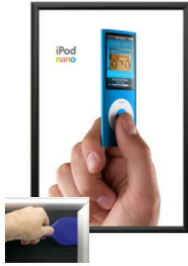

EXTRA DEEP 11 x 14 Poster Snap Frames (1 1/4" Security Profile for MOUNTED GRAPHICS)

FOR CURRENT PRICING, VISIT THE ID # LISTED ABOVE
FREE SHIPPING

Product Details

- **11x14 Security Snap Frames with Security Pallet Tool**
- Quick-Changing, all 4 frame rails snap-open for easy poster changes
- Front Loading Frame for **11 x 14 posters** and other signage
- Aluminum Snap Frame Profile: 1 1/4" Wide
- Narrow profile offers 1" overall off the wall depth
- **Accepts 2 Printed Thicknesses: 3/8" & 1/2"**
- Viewable Area: Moulding overlaps poster insert by 3/8" all around
- (3) Aluminum snap frame finishes available
- **1/2" Silver bottom frame rail is exposed from side view for all frame**

colors selected

- .040 Backer Board: Thin, durable backer board provides rigidity to 3/8" poster
- .020 clear PETG overlay is included to protect your 3/8" thick poster insert
- **Security Pallet Tool Included** Ideal for high traffic, public environments.
- SwingSnap poster frames can mount either **Portrait or Landscape**
- Installs Easily: Punched holes in frame allow for easy surface mounting
- Hanging hardware included