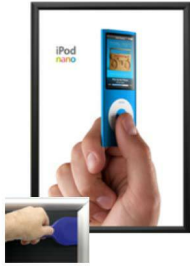

EXTRA DEEP 11 x 14 Poster Snap Frames (1 1/4" Security Profile for MOUNTED GRAPHICS)

FOR CURRENT PRICING, VISIT THE ID # LISTED ABOVE
FREE SHIPPING

Product Details

- **11x14 Security Snap Frames with Security Pallet Tool**
- Quick-Changing, all 4 frame rails snap-open for easy poster changes
- Front Loading Frame for **11 x 14 posters** and other signage
- Aluminum Snap Frame Profile: 1 1/4" Wide
- Narrow profile offers 1" overall off the wall depth
- **Accepts 2 Printed Thicknesses: 3/8" & 1/2"**
- Viewable Area: Moulding overlaps poster insert by 3/8" all around
- (3) Aluminum snap frame finishes available
- **1/2" Silver bottom frame rail is exposed from side view for all frame**

colors selected

- .040 Backer Board: Thin, durable backer board provides rigidity to 3/8" poster
- .020 clear PETG overlay is included to protect your 3/8" thick poster insert
- **Security Pallet Tool Included** Ideal for high traffic, public environments.
- SwingSnap poster frames can mount either **Portrait or Landscape**
- Installs Easily: Punched holes in frame allow for easy surface mounting
- Hanging hardware included

- Aluminum snap-open displays are for **INDOOR** or ****OUTDOOR** use

**Make sure you laminate your insert material if going outdoors
**Poster Snap Frames are weather resistant...not water-proof

Mounted Graphic Details