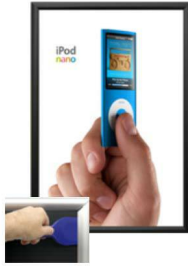

EXTRA DEEP 16 x 24 Poster Snap Frames (1 1/4" Security Profile for MOUNTED GRAPHICS)

FOR CURRENT PRICING, VISIT THE ID # LISTED ABOVE
FREE SHIPPING

SECURITY TOOL PROVIDED

Product Details

- **16x24 Security Snap Frames with Security Pallet Tool**
- Quick-Changing, all 4 frame rails snap-open for easy poster changes
- Front Loading Frame for **16 x 24 posters** and other signage
- Aluminum Snap Frame Profile: 1 1/4" Wide
- Narrow profile offers 1" overall off the wall depth
- **Accepts 2 Printed Thicknesses: 3/8" & 1/2"**
- Viewable Area: Moulding overlaps poster insert by 3/8" all around
- (3) Aluminum snap frame finishes available
- **1/2" Silver bottom frame rail is exposed from side view for all frame**

colors selected

- .040 Backer Board: Thin, durable backer board provides rigidity to 3/8" poster
- .020 clear PETG overlay is included to protect your 3/8" thick poster insert
- **Security Pallet Tool Included** Ideal for high traffic, public environments.
- SwingSnap poster frames can mount either **Portrait or Landscape**
- Installs Easily: Punched holes in frame allow for easy surface mounting
- Hanging hardware included