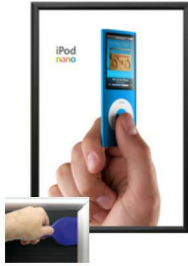

### EXTRA DEEP 27 x 39 Poster Snap Frames (1 1/4" Security Profile for MOUNTED GRAPHICS)

FOR CURRENT PRICING, VISIT THE ID # LISTED ABOVE  
FREE SHIPPING

SECURITY TOOL PROVIDED

#### Product Details

- **27x39 Security Snap Frames with Security Pallet Tool**
- Quick-Changing, all 4 frame rails snap-open for easy poster changes
- Front Loading Frame for **27 x 39 posters** and other signage
- Aluminum Snap Frame Profile: 1 1/4" Wide
- Narrow profile offers 1" overall off the wall depth
- **Accepts 2 Printed Thicknesses: 3/8" & 1/2"**
- Viewable Area: Moulding overlaps poster insert by 3/8" all around
- (3) Aluminum snap frame finishes available
- **1/2" Silver bottom frame rail is exposed from side view for all frame**

#### colors selected

- .040 Backer Board: Thin, durable backer board provides rigidity to 3/8" poster
- .020 clear PETG overlay is included to protect your 3/8" thick poster insert
- **Security Pallet Tool Included** Ideal for high traffic, public environments.
- SwingSnap poster frames can mount either **Portrait or Landscape**
- Installs Easily: Punched holes in frame allow for easy surface mounting
- Hanging hardware included