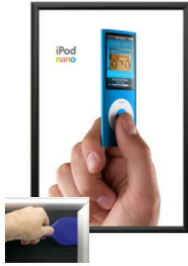

27 x 40 Poster Snap Open Frames (1 1/4" Security-Style) for MOUNTED GRAPHICS

FOR CURRENT PRICING, VISIT THE ID # LISTED ABOVE
FREE SHIPPING

SECURITY TOOL PROVIDED

PLACE PALLET TOOL THROUGH
EDGE OF SNAPFRAME

LIFT TO SNAP OPEN

Product Details

- Quick-Changing, all 4 frame rails snap-open for easy poster changes
- Front Loading Frame for **27x40 posters** and other signage
- Aluminum Snap Frame Profile: **1 1/4" Wide**
- Narrow profile offers 11/16" overall off the wall depth
- **Accepts 3 Printed Thicknesses: 1/8" | 3/16" | 1/4"**
- Viewable Area: Moulding overlaps poster insert by 3/8" all around
- (3) Aluminum snap frame finishes available
- .040 Backing Board: Thin, durable backer board provides rigidity for your poster
- .020 clear PETG overlay is included to protect your poster insert
- **Security Tool Included!** Ideal for high traffic, public environments.
- SwingSnap poster frames can mount either **Portrait or Landscape**
- Installs Easily: Punched holes in frame allow for easy surface mounting
- Hanging hardware is included