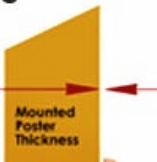

EXTRA-LARGE Wood Snap Frames 24x72 (for MOUNTED GRAPHICS)

FOR CURRENT PRICING, VISIT THE ID # LISTED ABOVE
FREE SHIPPING

Product Details

- Quick-Changing, all 4 frame rails snap-open for easy poster changes
- Front Loading Frame for **24x72 posters** and other signage
- Snap Frame Profile: **1 1/4" Wide**
- **Narrow profile offers 11/16" overall off the wall depth**
- **Accepts 3 Poster Thicknesses: 1/8" | 3/16" | 1/4"**
- Viewable Area: Moulding overlaps poster insert by 3/8" all around
- (3) Wood Simulated Snap Frame Finishes Available
- .040 Backing Board: Thin, durable backer board provides rigidity for your poster
- .020 clear PETG overlay is included to protect your poster insert
- No Tools! All four frame sides snap-open easily by hand
- SwingSnap poster frames can mount either **Portrait or Landscape**
- Installs Easily: Punched holes in frame allow for easy surface mounting
- Hanging hardware is included

Snap Frames 24 x 72 Shipped UNASSEMBLED

Ships Unassembled

- ALL snap frame sizes are cut to size, and prepped for easy assembly
- Takes minutes to assemble, Corner Key and Mounting Hardware Included
- Backing Board is rolled up and placed into box for shipping cost savings
- Clear Overlay is rolled up and placed into box for shipping cost savings

For Mounted Posters

1/8"
3/16"
1/4"

- ALL snap frame rail sizes 85" and larger will be CUT in HALF and

provided with a Straight Joiner Key to connect the two snap frame rails together.

This will create a seam in your snap frame rail where 2 or more pieces on one side of your frame will flip open.

please call for a shipping quote.

- Call us to quote out snap frames sizes up to 144" x 144" (12 FEET x 12 FEET)

[QUICK CHANGE SNAP FRAMES](#)

[CUSTOM SNAP FRAMES](#)

[MOUNTING INSTRUCTIONS](#)

[ASSEMBLY INSTRUCTIONS](#)