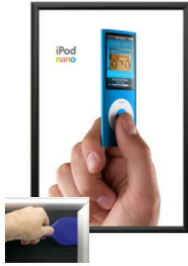

### 13 x 19 Poster Snap Open Frames (1 1/4" Security-Style) for MOUNTED GRAPHICS

FOR CURRENT PRICING, VISIT THE ID # LISTED ABOVE  
FREE SHIPPING

SECURITY TOOL PROVIDED

PLACE PALLET TOOL THROUGH  
EDGE OF SNAPFRAME

LIFT TO SNAP OPEN

#### Product Details

- Quick-Changing, all 4 frame rails snap-open for easy poster changes
- Front Loading Frame for **13x19 posters** and other signage
- Aluminum Snap Frame Profile: **1 1/4" Wide**
- Narrow profile offers 11/16" overall off the wall depth
- **Accepts 3 Printed Thicknesses: 1/8" | 3/16" | 1/4"**
- Viewable Area: Moulding overlaps poster insert by 3/8" all around
- (3) Aluminum snap frame finishes available
- .040 Backing Board: Thin, durable backer board provides rigidity for your poster
- .020 clear PETG overlay is included to protect your poster insert
- **Security Tool Included!** Ideal for high traffic, public environments.
- SwingSnap poster frames can mount either **Portrait or Landscape**
- Installs Easily: Punched holes in frame allow for easy surface mounting
- Hanging hardware is included