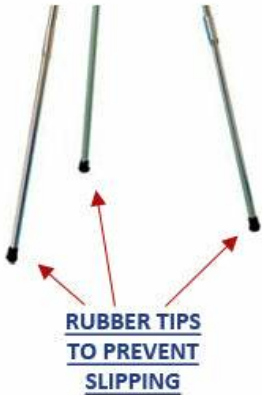

### SUPER STRONG Steel Brass-Plated Easel

FOR CURRENT PRICING, VISIT THE ID # LISTED ABOVE

#### Product Details

- Superior Strength **STEEL** Construction
- Overall Height: 6 Feet
- **Folds for storage 1" x 4" x 72"**
- Easel can hold up to 1/2" Thick Material
- Fully riveted, **NO PARTS TO LOSE!**
- Available in **Brass Finish**
- Very lightweight and portable
- Rubber tips prevent slipping
- Brass-Plated Steel Easels Best for Indoor Use Only