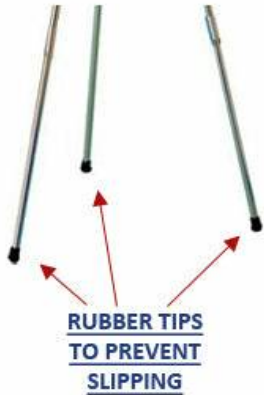

SUPER STRONG Steel Brass-Plated Easel

FOR CURRENT PRICING, VISIT THE ID # LISTED ABOVE

Product Details

- Superior Strength **STEEL** Construction
- Overall Height: 6 Feet
- **Folds for storage 1" x 4" x 72"**
- Easel can hold up to 1/2" Thick Material
- Fully riveted, **NO PARTS TO LOSE!**
- Available in **Brass Finish**
- Very lightweight and portable
- Rubber tips prevent slipping
- Brass-Plated Steel Easels Best for Indoor Use Only