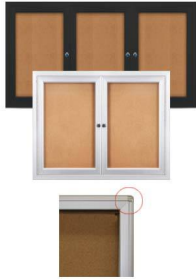

Enclosed Indoor Poster Cases with Rounded Corners (2 & 3 Doors)

FOR CURRENT PRICING, VISIT THE ID # LISTED ABOVE

RADIUS EDGE

Fabric & Painted
Cork Colors Available

OPTIONAL FARBIC COLORS
(SHOWN IN COBALT ACCENT)

Product Details

- **Indoor Poster Display Case**
- Sleek radius frame with **ROUNDED CORNERS** accentuates messages
- Enclosed Cork Bulletin Board
- Wall Mount Display Cases 2 Door and 3 Door
- Features full length piano hinges support each door
- Locking Display Case
- Security cam-lock is positioned on the front of each door (2 keys included)
- Overall Depth: 2"
- Interior Useable Depth: 5/8"
- 4 metal frame finishes
- Break Resistant Acrylic: Perfect for high traffic or public environments
- Self healing natural cork interior
- Free Shipping on Indoor Rounded Corner Poster Cases
- Call for Custom Made Poster Display Case 2 and 3 Door

Ordering Options

- Painted Cork and Fabric Colors over Cork
- Plastic Clear or Multi-Color Push Pins (100 per box)
- **Door Window: Break Resistant or Tempered Glass**
 - Break Resistant Acrylic: 1/8" thick, lightweight (Standard)
 - 1/4" Tempered Glass for public environments and locations that require this added safety feature. (Upcharge)
 - If chosen we will use our heavy duty door that will change one of 2 dimensions by 1/2". We will contact you if you do not indicate which dimension you would like adjusted in your order notes.
 - The viewable area can decrease by 1/2" or the overall size can be increased by 1/2".