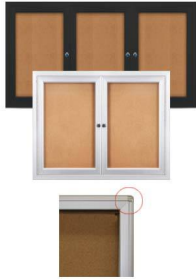

Enclosed Indoor Poster Cases with Rounded Corners (2 & 3 Doors)

FOR CURRENT PRICING, VISIT THE ID # LISTED ABOVE

RADIUS EDGE

RADIUS EDGE ON ALL (4) SIDES

Fabric & Painted
Cork Colors Available

OPTIONAL FABRIC COLORS
(SHOWN IN COBALT ACCENT)

Product Details

- **Indoor Poster Display Case**
- Sleek radius frame with **ROUNDED CORNERS** accentuates messages
- Enclosed Cork Bulletin Board
- Wall Mount Display Cases 2 Door and 3 Door
- Features full length piano hinges support each door
- Locking Display Case
- Security cam-lock is positioned on the front of each door (2 keys included)
- Overall Depth: 2"
- Interior Useable Depth: 5/8"
- 4 metal frame finishes
- Break Resistant Acrylic: Perfect for high traffic or public environments
- Self healing natural cork interior
- Free Shipping on Indoor Rounded Corner Poster Cases
- Call for Custom Made Poster Display Case 2 and 3 Door

Ordering Options

- Painted Cork and Fabric Colors over Cork
- Plastic Clear or Multi-Color Push Pins (100 per box)
- **Door Window: Break Resistant or Tempered Glass**
 - Break Resistant Acrylic: 1/8" thick, lightweight (Standard)
 - 1/4" Tempered Glass for public environments and locations that require this added safety feature. (Upcharge)
 - If chosen we will use our heavy duty door that will change one of 2 dimensions by 1/2". We will contact you if you do not indicate which dimension you would like adjusted in your order notes.
 - The viewable area can decrease by 1/2" or the overall size can be increased by 1/2".