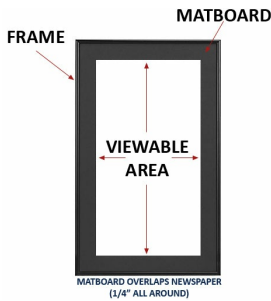

Newspaper Sizes

- New York Post
- New York Daily News
- Newsday
- New York Times
- Wall Street Journal
- USA Today

DON'T SEE YOUR NEWSPAPER?...CALL US WITH YOUR LOCAL
NEWSPAPER & SIZE AND WE WILL BUILD IT FOR YOU.

Ordering Options

- Matboard Colors
- Backing Board: Choose to upgrade your backer to Acid Free Foamboard

Acrylic Window

- Clear Acrylic (Standard...Included in Price)
  - Strong lightweight acrylic provides a clear viewing window
- Non-Glare (See Pricing)
  - Reduces glare from natural or artificial light
- Break Resistant (See Pricing)
  - High Impact acrylic, perfect for high traffic or public environments
- Ultra Violet Filter Conservation Grade (See Pricing)
  - Protects against fading, yellowing, loss of value

IMPORTANT - We Need Your Newspaper Size

IMPORTANT! WE NEED YOUR NEWSPAPER SIZE

Newspaper sizes are constantly changing in this day and age.
For that reason we require you to measure your newspaper
and provide the **EXACT** dimensions (Width x Height)

When ordering the Newspaper Frame below, make sure to provide
your **EXACT** newspaper measurements into the blank text box labeled:

"Enter Your EXACT Newspaper Size"

This is the size we will build the newspaper frame for.