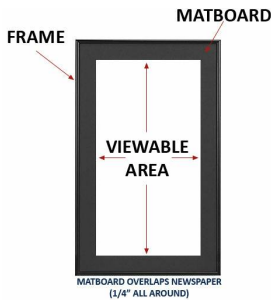

Newspaper Sizes

- New York Post
- New York Daily News
- Newsday
- New York Times
- Wall Street Journal
- USA Today

DON'T SEE YOUR NEWSPAPER?...CALL US WITH YOUR LOCAL
NEWSPAPER & SIZE AND WE WILL BUILD IT FOR YOU.

Ordering Options

- Matboard Colors
- Backing Board: Choose to upgrade your backer to Acid Free Foamboard

Acrylic Window

- Clear Acrylic (Standard...Included in Price)
  - Strong lightweight acrylic provides a clear viewing window
- Non-Glare (See Pricing)
  - Reduces glare from natural or artificial light
- Break Resistant (See Pricing)
  - High Impact acrylic, perfect for high traffic or public environments
- Ultra Violet Filter Conservation Grade (See Pricing)
  - Protects against fading, yellowing, loss of value

IMPORTANT - We Need Your Newspaper Size

IMPORTANT! WE NEED YOUR NEWSPAPER SIZE

Newspaper sizes are constantly changing in this day and age.
For that reason we require you to measure your newspaper
and provide the **EXACT** dimensions (Width x Height)

When ordering the Newspaper Frame below, make sure to provide
your **EXACT** newspaper measurements into the blank text box labeled:

"Enter Your EXACT Newspaper Size"

This is the size we will build the newspaper frame for.