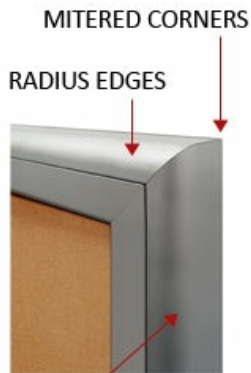

Freestanding Outdoor Enclosed Bulletin Board 72x24 with Posts (2 DOORS)

FOR CURRENT PRICING, VISIT THE ID # LISTED ABOVE

Product Details

- Outdoor Enclosed Bulletin Board
- Aluminum Display Cabinet Construction
- Free Standing with 2 Posts (8 Foot)
- Corner Style: **Mitered Corners with Radius Edges**
- 2 Door Bulletin Board
- Sleek frame with **Radius Edges** accentuates messages
- Overall Corkboard Case Size: **72" Wide x 24" High**
- Full length piano hinges support each door
- Lockable Bulletin Board
- Security cam-lock on the front of each door (2 keys included)
- Overall Display Case Depth: 4"
- Interior Useable Depth: 2 5/8"
- 4 outdoor treated metal frame finishes
- Display Case Orientation: **LANDSCAPE**
- Break Resistant Acrylic Window (Lexan)
- Self sealing natural cork interior
- Weep holes provided on bottom to reduce condensation build-up
- Weather resistant aluminum backing with silicone sealant
- **Free Shipping 72x24 Outdoor Display Case w 2 Doors and Radius Edge**
- **Call to Buy Custom Outdoor Bulletin Board Stands w 1, 2 or 3 Doors**

Post Specifications

- Post Dimensions: 2" x 2" x 96" (8 Feet High)
- Posts are attached to the case through the sides. Pre-drilled holes will be provided on the posts for easy display case mounting
- Posts should be secured at least 3 feet into the ground for proper support.

[WHAT ARE OUTDOOR POSTS? \(\)](#)

Ordering Options

- Vinyl covering over corkboard
- Plastic Clear or Multi-Color Push Pins (100 per box)

Door Window: Break Resistant or Tempered Glass

- Break Resistant Acrylic: 1/4" thick, lightweight (Standard)
- Tempered Glass: 1/4" Tempered Glass is offered for public environments

which require this added safety standard. (Upcharge)

****FLUORESCENT LIGHTING OR LED LIGHTING AVAILABLE FOR FULL FRAME INTERIOR WRAP. CONTACT US FOR PRICING!**

RADIUS EDGES on ALL 4 Sides
Sleek and Contemporary Design