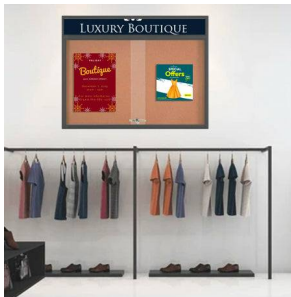

### Indoor Bulletin Cork Board 50x40 with Your Personalized Message Header + Metal Display Case with Two Sliding Glass Doors

FOR CURRENT PRICING, VISIT THE ID # LISTED ABOVE

#### Product Details

- Indoor Enclosed Bulletin Board 40x50
- Locking Cabinet Sliding Glass Doors
- Satin Anodized Aluminum Display Case
- Personalized Message Header Printed Free
- Test Message Printed in Uppercase Black Helvetica Font
- Optional: Custom Header with Your B/W/Color Logo, Image, Font Style
- Wall Mount Message Board Display
- 2 Sliding Glass Doors
- Overall Corkboard Case: 50" x Wide x 40" High
- Lockable Bulletin Board
- Glass Doors Secured with ratchet lock (two keys included)
- Corner Style: Classic Mitered Style
- Plastic finger pulls are provided on each door for easy sliding
- Post messages, announcements, school work
- Self-sealing natural cork interior
- Tempered glass sliding doors
- 1-Inch Wide Main Frame
- 3 1/8" Display Case Depth
- 50x40 Glass Bulletin Board **For Indoor Use Only**
- Sliding Glass Doors Enclosed Bulletin Boards **Ships FREE FREIGHT**
- Call for Custom Cork Bulletin Boards Outdoor and Indoor

#### Ordering Options

- Painted Cork and Fabric Colors over Cork
- Plastic Clear or Multi-Color Push Pins (100 per box)
- LED Lighting Available. Contact us for pricing

**60 x 48**  
Indoor Cork Board  
Radius Edge  
Sliding Glass Door with Header & Lights