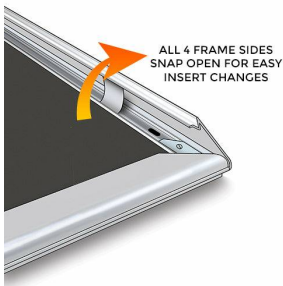

### 22x28 Poster Sign Stand with Snap Open (1) Sign Frame (Single Sided)

FOR CURRENT PRICING, VISIT THE ID # LISTED ABOVE

#### Product Details

- Pedestal Sign Stand
- Free Standing Indoor Stand for Signs
- Designed with heavy duty oval design extruded alloy
- Comes with 1 sign frame for single sided viewing
- Display 1 poster size **22 x 28 size**
- Sign Frame Orientation: **Vertical** (Portrait)
- **2 Finishes Available:** Black and Silver
- **Snap Frame Width:** 1 1/4"
- Sign Frame Corners: Mitered
- All 4 frame sides snap open for easy change of your graphics
- **Accepts up to 1/32" thick material**
- Sturdy tubular leg support design come with textured end caps
- **Floor levelers** included on the bottom of both support legs
- **Plastic overlay lens included to protect your graphic**
- 22x28 Pedestal Sign Frame Stand [for Indoor Use](#)