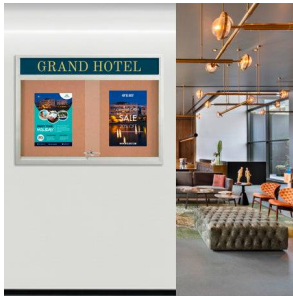

### Indoor Bulletin Cork Boards 60" x 36" with Personalized Message Header (2 Sliding Glass Doors)

FOR CURRENT PRICING, VISIT THE ID # LISTED ABOVE

#### Product Details

- Indoor Enclosed Bulletin Board
- Satin anodized aluminum frame
- Wall Mount Display Case
- 2 Sliding Glass Doors
- Overall Corkboard Case: **60" x Wide x 36" High**
- Lockable Bulletin Board
- Glass Doors Secured with ratchet lock (two keys included)
- Corner Style: Classic Mitered Style
- Plastic finger pulls are provided on each door for easy sliding
- Post messages, announcements, school work
- Self-sealing natural cork interior
- **Tempered glass sliding doors**
- 1" Wide Main Frame
- 3 1/8" Display Case Depth
- **60x36 Glass Bulletin Board For INDOOR DISPLAY USE ONLY**
- **Sliding Glass Doors Enclosed Bulletin Boards ships FREE FREIGHT**
- Call for Custom Cork Bulletin Boards Outdoor and Indoor

#### 60 x 36

Indoor Cork Board  
Radius Edge

Sliding Glass Door with Header & Lights

SLIDING GLASS DOORS  
PROVIDE EASY ACCESS

(PICTURES SHOWN, NOT TO SCALE)