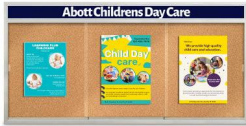

### Indoor 96 x 36 Bulletin Cork Boards with Personalized Header & Lights (3 Sliding Glass Doors)

FOR CURRENT PRICING, VISIT THE ID # LISTED ABOVE

#### Product Details

- Indoor Enclosed Bulletin Board
- Overall Size: **96" Wide x 36" High**
- 2 Sliding Glass Doors
- Tempered Glass Doors
- Plastic finger pulls are provided on each door for easy sliding
- Wall Mount Display Case
- **Lockable Bulletin Board**
- Secured with ratchet lock (two keys included)
- **Corner Style: Classic Mitered Style**
- Self-sealing natural cork interior
- 5" White Message Header Panel: Personalized
- Energy-Efficient, Long Lasting LED light strips
- Satin anodized aluminum frame standard
- 1" Wide Main Frame
- 3 1/8" Display Case Depth
- **96x36 Wall Message Display Boards For INDOOR DISPLAY ONLY**
- Sliding Glass Doors Enclosed Bulletin Boards **SHIPS FREE** (freight)
- Call For Custom Bulletin Boards and Cork Boards: Indoor and Outdoor