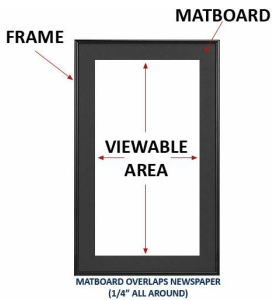

Baltimore Ravens Superbowl 47 Newspaper Metal Display Frame

FOR CURRENT PRICING, VISIT THE ID # LISTED ABOVE
FREE SHIPPING

Product Details

- Newspaper Picture Frame
- Metal Newspaper Frame Profile: **1/2" Wide** ()
- Overall Frame Depth: **1"**
- Wall Mount
- Newspaper Thickness: Frames accommodate up to **10** Pages
- Frame Orientation: All sizes come standard in **PORTRAIT** orientation
- **7** Aluminum frame finishes available
- Beveled Matboard: | **4** colors available
- Strong lightweight acrylic provides a clear viewing window
- **1/8"** Cardboard Backer
- Installs Easily: Mounting & Framing hardware included
- Newspaper display frames are for **INDOOR USE ONLY**
- **Call for Custom Newspaper Size (Broad or Tabloid)**
- **Call to Customize the Newspaper Style (Frame or Matboard Color)**

IMPORTANT - We Need Your Newspaper Size

IMPORTANT! WE NEED YOUR NEWSPAPER SIZE

Newspaper sizes are constantly changing in this day and age. For that reason we require you to measure your newspaper and provide the **EXACT** dimensions (Width x Height)