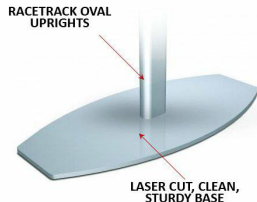

### Large Format Portable Poster Stand Display 36x48 Poster Sign Holder with Two Posts

FOR CURRENT PRICING, VISIT THE ID # LISTED ABOVE

#### Product Details

- Double Post, Extra Large Poster Stand
- Heavy-Duty Extruded Aluminum Alloy Frame
- Display 1 or 2 posters 36 x 48
- Frame profile overlaps poster by 3/8" all around
- **Sign Frame Orientation:** Vertical or Horizontal
- 1/4" TOP slot opening in sign holder frame: slide in insert
- Sturdy racetrack oval leg support design come with textured end caps
- Super durable, double bolt upright to base connection
- Frame Bottom 36" off the Floor for Poster Height 36"
- Frame Bottom 24" off the Floor for Poster Height 48"
- 2 Metal Finishes: Matte Black and Satin Silver
- Sign Holder Corners: Mitered
- **Two 12 LBS steel bases for sturdy support**
- Ships knock down, 8 minutes assembly time
- Extra Large Poster Display Stand 36"x48" Suitable **for Indoor Use**

Assembly is permanent.  
Once assembled, display standing unit 36 x 48 cannot be disassembled

Model	Insert (Poster Size)	Insert (Viewable Area)	Overall Height (with Vertical Frame)	Overall Height (with Horizontal Frame)
TTRLPS3648	36" x 48"	35 1/4" x 47 1/4"	72"	72"