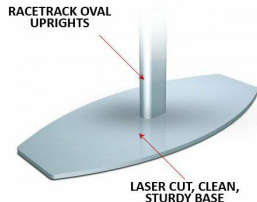

### Large Format Portable Poster Stand Display 36x48 Poster Sign Holder with Two Posts

FOR CURRENT PRICING, VISIT THE ID # LISTED ABOVE

#### Product Details

- Double Post, Extra Large Poster Stand 36x48
- Heavy-Duty Extruded Aluminum Alloy Frame
- Display 1 or 2 Poster Signs 36 x 48 Size
- Frame Profile Overlaps Poster By 3/8" All Around
- **Sign Frame Orientation:** Vertical or Horizontal
- 1/4" TOP Slot Opening in Sign Holder Frame: Slide-in Insert
- Sturdy Racetrack Oval Leg Support Design Has Textured End Caps
- Super Durable, Double Bolt Upright to Base Connection
- Frame Bottom 36" Off the Floor for Poster Height 36"
- Frame Bottom 24" Off the Floor for Poster Height 48"
- 2 Metal Finishes: Matte Black and Satin Silver
- Sign Holder Corners: Mitered
- **Two 12-LB Steel Bases for Sturdy Support**
- Ships Knock Down, 8 Minutes Assembly Time
- Extra Large Poster Display Stand 36"x48" Suitable **for Indoor Use**

Assembly is permanent.  
Once assembled, the display standing unit 36 x 48 cannot be disassembled.

Model	Insert (Poster Size)	Insert (Viewable Area)	Overall Height (with Vertical Frame)	Overall Height (with Horizontal Frame)
TTRLPS3648	36" x 48"	35 1/4" x 47 1/4"	72"	72"