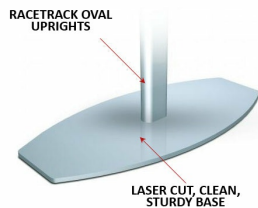

Super Large Format Portable Poster Stand Display - 60x72 Poster Sign Holder

FOR CURRENT PRICING, VISIT THE ID # LISTED ABOVE

Product Details

- Double Post, Extra Large Poster Stand
- Designed with **heavy duty** extruded aluminum alloy frame
- Display 1 or 2 posters **60 x 72**
- **Frame profile overlaps poster by 3/8" all around**
- **Sign Frame Orientation: Vertical or Horizontal**
- **1/4"** TOP slot opening in sign holder frame: slide in insert
- Sturdy racetrack oval leg support design come with textured end caps
- Durable, double bolt upright to base connection
- Frame Bottom **12"** off the Floor for Poster Height **60" x 72"**
- **2 Metal Finishes: Matte Black and Satin Silver**
- Sign Holder Corners: Mitered
- Two **12 LBS steel bases** for sturdy support
- **Ships knock down, 8 minutes assembly time**
- Super Large Poster Display Stand 60"x72" Suitable for **Indoor Use**

Assembly is permanent.
Once assembled, display standing unit 60 x 72 cannot be disassembled

Model	Insert (Poster Size)	Insert (Viewable Area)	Overall Height (with Vertical Frame)	Overall Height (with Horizontal Frame)
TTRLPS6072	60" x 72"	59 1/4" x 71 1/4"	84"	72"