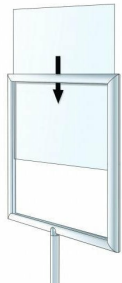

Super Large Format Portable Poster Stand Display - 60x72 Poster Sign Holder

FOR CURRENT PRICING, VISIT THE ID # LISTED ABOVE

Product Details

- Double Post, Extra Large Poster Stand
- Designed with **heavy duty** extruded aluminum alloy frame
- Display 1 or 2 posters **60 x 72**
- **Frame profile overlaps poster by 3/8" all around**
- **Sign Frame Orientation: Vertical or Horizontal**
- **1/4"** TOP slot opening in sign holder frame: slide in insert
- Sturdy racetrack oval leg support design come with textured end caps
- Durable, double bolt upright to base connection
- Frame Bottom **12"** off the Floor for Poster Height **60" x 72"**
- **2 Metal Finishes: Matte Black and Satin Silver**
- Sign Holder Corners: Mitered
- Two **12 LBS steel bases** for sturdy support
- **Ships knock down, 8 minutes assembly time**
- Super Large Poster Display Stand 60"x72" Suitable for **Indoor Use**

Assembly is permanent.
Once assembled, display standing unit 60 x 72 cannot be disassembled

Model	Insert (Poster Size)	Insert (Viewable Area)	Overall Height (with Vertical Frame)	Overall Height (with Horizontal Frame)
TTRLPS6072	60" x 72"	59 1/4" x 71 1/4"	84"	72"