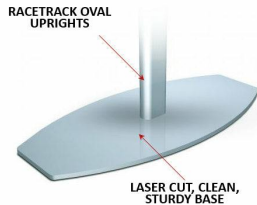

Super Large Format Portable Poster Stand Display - 60x72 Poster Sign Holder

FOR CURRENT PRICING, VISIT THE ID # LISTED ABOVE

Product Details

- Double Post, Extra Large Poster Stand
- Designed with **heavy duty** extruded aluminum alloy frame
- Display 1 or 2 posters **60 x 72**
- **Frame profile overlaps poster by 3/8" all around**
- **Sign Frame Orientation: Vertical or Horizontal**
- 1/4" TOP slot opening in sign holder frame: slide in insert
- Sturdy racetrack oval leg support design come with textured end caps
- Durable, double bolt upright to base connection
- Frame Bottom **12"** off the Floor for Poster Height **60" x 72"**
- **2 Metal Finishes: Matte Black and Satin Silver**
- Sign Holder Corners: Mitered
- Two **12 LBS steel bases** for sturdy support
- **Ships knock down, 8 minutes assembly time**
- Super Large Poster Display Stand 60"x72" Suitable for **Indoor Use**

Assembly is permanent.
Once assembled, display standing unit 60 x 72 cannot be disassembled

Model	Insert (Poster Size)	Insert (Viewable Area)	Overall Height (with Vertical Frame)	Overall Height (with Horizontal Frame)
TTRLPS6072	60" x 72"	59 1/4" x 71 1/4"	84"	72"