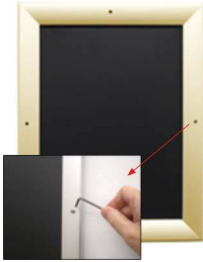

EXTRA LARGE - EXTRA DEEP 60x84 Poster Snap Frames with Security Screws (for MOUNTED GRAPHICS)

FOR CURRENT PRICING, VISIT THE ID # LISTED ABOVE
FREE SHIPPING

Product Details

***ALL 4 FRAME SIDES HAVE A SECURITY SCREW PLACED INTO THE CENTER OF EACH FRAME RAIL. THESE SCREWS SECURE THE SAFETY OF YOUR 60 x 84 POSTING AND PREVENT ANY TAMPERING.**

- Extra Large Security Snap Frames for **60x84 Mounted Graphics**
- Quick-Changing, all 4 frame rails snap-open for easy poster changes
- Front Loading Frame for 60x84 posters and other signage
- Snap Frame Profile: 1 1/4" Wide
- **Narrow profile offers 1" overall off the wall depth**
- **Accepts 2 Printed Thicknesses: 3/8" & 1/2"**
- Viewable Area: Moulding overlaps poster insert by 3/8" all around
- (9) Aluminum snap frame finishes available
- **1/2" Silver bottom frame rail is exposed from side view for all frame**

colors selected

- **Allen Wrench Tool is included to remove and secure your inserts**
- SwingSnap poster frames can mount either **Portrait or Landscape**
- Installs Easily: Punched holes in frame allow for easy surface mounting
- Hanging hardware (screws) included