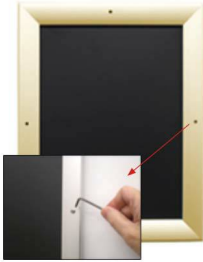

### EXTRA LARGE - EXTRA DEEP 60x84 Poster Snap Frames with Security Screws (for MOUNTED GRAPHICS)

FOR CURRENT PRICING, VISIT THE ID # LISTED ABOVE  
FREE SHIPPING

#### Product Details

**\*ALL 4 FRAME SIDES HAVE A SECURITY SCREW PLACED INTO THE CENTER OF EACH FRAME RAIL. THESE SCREWS SECURE THE SAFETY OF YOUR 60 x 84 POSTING AND PREVENT ANY TAMPERING.**

- Extra Large Security Snap Frames for **60x84 Mounted Graphics**
- Quick-Changing, all 4 frame rails snap-open for easy poster changes
- Front Loading Frame for 60x84 posters and other signage
- Snap Frame Profile: 1 1/4" Wide
- **Narrow profile offers 1" overall off the wall depth**
- **Accepts 2 Printed Thicknesses: 3/8" & 1/2"**
- Viewable Area: Moulding overlaps poster insert by 3/8" all around
- (9) Aluminum snap frame finishes available
- **1/2" Silver bottom frame rail is exposed from side view for all frame**

#### colors selected

- **Allen Wrench Tool is included to remove and secure your inserts**
- SwingSnap poster frames can mount either **Portrait or Landscape**
- Installs Easily: Punched holes in frame allow for easy surface mounting
- Hanging hardware (screws) included