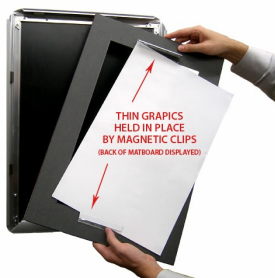

Designer Snap Frames for Posters 30x36 (2" Wide Matboard)

FOR CURRENT PRICING, VISIT THE ID # LISTED ABOVE

Product Details

- 30x36 Aluminum Snap Frame with 2" Matboard Border
- Poster snap frames 30 x 36 ships **fully assembled**
- Quick-Changing, all 4 frame rails snap-open for easy poster changes
- Holds 30x36 poster or sign
- Snap Frame Profile: 1 1/4" Wide
- Narrow profile offers 11/16" overall off the wall depth
- Accepts printed material up to 1/16" thick
- (9) Aluminum snap frame finishes available
- .040 Backing Board: Thin, durable backer board provides rigidity for your poster
- .020 clear PETG overlay is included to protect your poster insert
- No Tools! All four frame sides snap-open easily by hand
- SwingSnap poster frames can mount either **Portrait or Landscape**
- Installs Easily: Punched holes in frame allow for easy surface mounting
- Hanging hardware (screws) are included

Matboard Details

- 2" Viewable Mat Border
- Matboard Overlaps 30x36 Poster by 1" ALL AROUND
- (24) Beveled Matboard Colors Available
- Magnetic Clamps are placed onto the back of the Matboard

to secure your thin poster, graphic or image in place.

See Instruction Sheets [ICON \(above\)](#) for further details.

- Magnetic Clamps are will secure up to 1/16" insert thickness

Custom your Snap Frame

- **Call to customize Designer SwingSnap Poster Snap Frames!**
- Any Matboard Border Size is Available
- Multiple Matboard Openings are Available
- 100+ Matboard Colors to Choose
- Powdercoat Snap Frame Finishes Available

[MATTE INSTRUCTIONS](#)

[ORDER CUSTOM MATTES](#)

2" VIEWABLE
MATBOARD

Model	Insert Size	Overall Size	Viewable Area	Ships Via	Shipping Wt	How is Frame Shipped?
SSMCMAT2-3036	30" x 36"	34 1/2" x 40 1/2"	28" x 34"	FedEx	17	Assembled