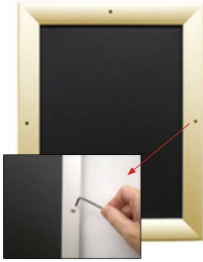

for all frame colors selected

- .040 Backing Board: Thin, durable backer board for 3/8" thick poster only
- .020 clear PETG overlay is included to protect thick poster insert (3/8" Only)
- **Allen Wrench Tool is included to help remove and secure your inserts.**
- SwingSnap poster frames can mount either **Portrait or Landscape**
- Installs Easily: Punched holes in frame allow for easy surface mounting
- Hanging hardware included

- Aluminum snap-open displays are for **INDOOR** or ****OUTDOOR** use

**Make sure you laminate your insert material if going outdoors

**Poster Snap Frames are weather resistant...not water-proof

Mounted Graphic Details

3/8" Mounted Graphic Insert

All frames will include a .040 Black Backer Board

All frames will include a .020 Clear Overlay

1/2" MAX Mounted Graphic Insert

.040 Black Backer Board **NOT INCLUDED** (can not fit)

.020 Clear Overlay **NOT INCLUDED** (can not fit)

Customize your Snap Frames

- **Customize Security Screw Extra Deep Poster Snap Frames 24 x 24!**
- If you request a larger size Snap Frame FULLY ASSEMBLED,

please call for a shipping quote.