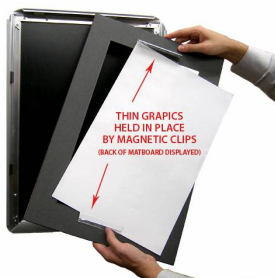

Designer Snap Frames for Posters 20x20 (2" Wide Matboard)

FOR CURRENT PRICING, VISIT THE ID # LISTED ABOVE

2" VIEWABLE
MATBOARD

Product Details

- 20x20 Aluminum Snap Frame with 2" Matboard Border
- Poster snap frames 20 x 20 ships **fully assembled**
- Quick-Changing, all 4 frame rails snap-open for easy poster changes
- Holds 20x20 poster or sign
- Snap Frame Profile: 1 1/4" Wide
- Narrow profile offers 11/16" overall off the wall depth
- Accepts printed material up to 1/16" thick
- (9) Aluminum snap frame finishes available
- .040 Backing Board: Thin, durable backer board provides rigidity for your poster
- .020 clear PETG overlay is included to protect your poster insert
- No Tools! All four frame sides snap-open easily by hand
- SwingSnap poster frames can mount either **Portrait or Landscape**
- Installs Easily: Punched holes in frame allow for easy surface mounting
- Hanging hardware (screws) are included

- All Snap Poster Frames Shipped **ASSEMBLED**
- Designer snap-open sign frames are for **INDOOR USE ONLY**

Matboards Create Numerous Benefits

- The 2" wide Mat Border provides an upscale touch to your 20 x 20 poster insert with greater impact.
- Re-Printing of smaller size inserts will have cost savings.
- You can change your Mat Border colors anytime, and create an entire new look for your interior.

Matboard Details

- 2" Viewable Mat Border
- Matboard Overlaps 20x20 Poster by 1" ALL AROUND
- (24) Beveled Matboard Colors Available
- Magnetic Clamps are placed onto the back of the Matboard

to secure your thin poster, graphic or image in place.