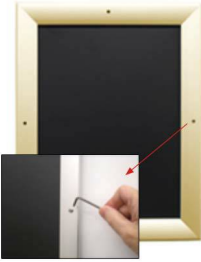

Extra Large Snap Frame 48x60 Ship UNASSEMBLED

- Aluminum snap-open displays are for **INDOOR** or ****OUTDOOR** use

**Make sure you laminate your insert material if going outdoors

**Poster Snap Frames are weather resistant...not water-proof

Ships Unassembled

- ALL snap frame sizes are cut to size, and prepped for easy assembly
- Takes minutes to assemble, Corner Key and Mounting Hardware Included
- Backing Board is rolled up and placed into box for shipping cost savings
- Clear Overlay is rolled up and placed into box for shipping cost savings

- ALL snap frame rail sizes 85" and larger will be **CUT in HALF** and

provided with a Straight Joiner Key to connect the two snap frame rails together.

This will create a seam in your snap frame rail where 2 or more pieces on one side of your frame will flip open.

The main reason for creating the seam is to reduce shipping costs. We will ship these chopped snap frame rails via common carrier ground service.

Each Frame Rail that is **CUT in HALF** will receive a **CENTERED** security screw

- We will ship any Length up to 144" in **FULL LENGTH** via Freight Carrier.

Please call us for your oversized snap frame dimensions to provide frame & freight costs

For Detailed Instructions on How to Assemble click on the Instruction Sheet ICON up above.

Custom Sizes & Shipping Options Available

- **Call to Customize Extra Large Security with Screw Snap Frames 48x60!**
- If you request a Snap Frame to be FULLY ASSEMBLED,