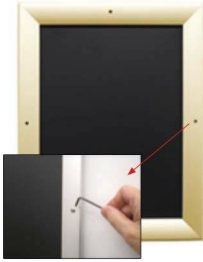

- **Extra Large Snap Lock Frame with Security Screws and Allen Key**
- Quick-Changing, all 4 frame rails snap-open for easy 48x60 poster changes
- Front Loading Frame for posters and other signage
- Snap Frame Profile: 1 1/4" Wide
- Narrow profile offers 11/16" overall off the wall depth
- Accepts printed material up to 1/16" thick
- Viewable Area: Moulding overlaps poster insert by 3/8" all around
- (9) Aluminum snap frame finishes available
- .040 Backing Board: Thin, durable backer board provides rigidity for your poster
- .020 clear PETG overlay is included to protect your poster insert
- **Allen Wrench Tool is included to help remove and secure your inserts.**
- SwingSnap poster frames can mount either [Portrait or Landscape](#)
- Installs Easily: Punched holes in frame allow for easy surface mounting
- Mounting hardware screws included

Custom Sizes & Shipping Options Available

- **Call to Customize Extra Large Security with Screw Snap Frames 48x60!**
- If you request a Snap Frame to be FULLY ASSEMBLED,

please call for a shipping quote.