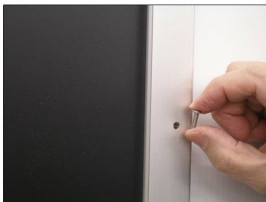

- **Extra Large Snap Lock Frame with Security Screws and Allen Key**
- Quick-Changing, all 4 frame rails snap-open for easy 48x60 poster changes
- Front Loading Frame for posters and other signage
- Snap Frame Profile: 1 1/4" Wide
- Narrow profile offers 11/16" overall off the wall depth
- Accepts printed material up to 1/16" thick
- Viewable Area: Moulding overlaps poster insert by 3/8" all around
- (9) Aluminum snap frame finishes available
- .040 Backing Board: Thin, durable backer board provides rigidity for your poster
- .020 clear PETG overlay is included to protect your poster insert
- **Allen Wrench Tool is included to help remove and secure your inserts.**
- SwingSnap poster frames can mount either [Portrait or Landscape](#)
- Installs Easily: Punched holes in frame allow for easy surface mounting
- Mounting hardware screws included

Custom Sizes & Shipping Options Available

- **Call to Customize Extra Large Security with Screw Snap Frames 48x60!**
- If you request a Snap Frame to be FULLY ASSEMBLED,

please call for a shipping quote.