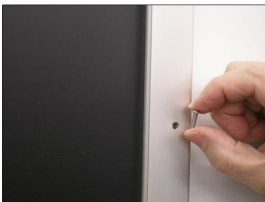

Extra Large Snap Frame 48x60 Ship UNASSEMBLED

- Aluminum snap-open displays are for **INDOOR** or ****OUTDOOR** use

**Make sure you laminate your insert material if going outdoors

**Poster Snap Frames are weather resistant...not water-proof

Ships Unassembled

- ALL snap frame sizes are cut to size, and prepped for easy assembly
- Takes minutes to assemble, Corner Key and Mounting Hardware Included
- Backing Board is rolled up and placed into box for shipping cost savings
- Clear Overlay is rolled up and placed into box for shipping cost savings

- ALL snap frame rail sizes 85" and larger will be **CUT in HALF** and

provided with a Straight Joiner Key to connect the two snap frame rails together.

This will create a seam in your snap frame rail where 2 or more pieces on one side of your frame will flip open.

The main reason for creating the seam is to reduce shipping costs. We will ship these chopped snap frame rails via common carrier ground service.

Each Frame Rail that is **CUT in HALF** will receive a **CENTERED** security screw

- We will ship any Length up to 144" in **FULL LENGTH** via Freight Carrier.

Please call us for your oversized snap frame dimensions to provide frame & freight costs

For Detailed Instructions on How to Assemble click on the Instruction Sheet ICON up above.

Custom Sizes & Shipping Options Available

- **Call to Customize Extra Large Security with Screw Snap Frames 48x60!**
- If you request a Snap Frame to be FULLY ASSEMBLED,