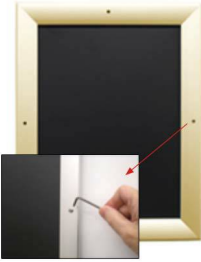

Extra Large Snap Frame 72x72 Ship UNASSEMBLED

- Aluminum snap-open displays are for **INDOOR** or ****OUTDOOR** use

**Make sure you laminate your insert material if going outdoors
**Poster Snap Frames are weather resistant...not water-proof

Ships Unassembled

- ALL snap frame sizes are cut to size, and prepped for easy assembly
- Takes minutes to assemble, Corner Key and Mounting Hardware Included

- ALL snap frame rail sizes 85" and larger will be **CUT in HALF** and

provided with a Straight Joiner Key to connect the two snap frame rails together.

This will create a seam in your snap frame rail where 2 or more pieces on one side of your frame will flip open.

The main reason for creating the seam is to reduce shipping costs. We will ship these chopped snap frame rails via common carrier ground service.

Each Frame Rail that is **CUT in HALF** will receive a **CENTERED** security screw

- We will ship any Length up to 144" in **FULL LENGTH** via Freight Carrier.

Please call us for your oversized snap frame dimensions to provide frame & freight costs

For Detailed Instructions on How to Assemble click on the Instruction Sheet ICON up above.

Custom Sizes & Shipping Options Available

- **Call to Customize Extra Large Security with Screw Snap Frames 72x72!**
- If you request a Snap Frame to be FULLY ASSEMBLED,

please call for a shipping quote.