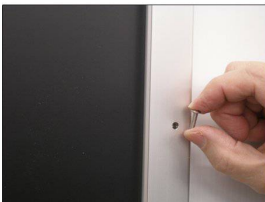

Extra Large Snap Frame 72x72 Ship UNASSEMBLED

- Aluminum snap-open displays are for **INDOOR** or ****OUTDOOR** use

**Make sure you laminate your insert material if going outdoors
**Poster Snap Frames are weather resistant...not water-proof

Ships Unassembled

- ALL snap frame sizes are cut to size, and prepped for easy assembly
- Takes minutes to assemble, Corner Key and Mounting Hardware Included

- ALL snap frame rail sizes 85" and larger will be **CUT in HALF** and

provided with a Straight Joiner Key to connect the two snap frame rails together.

This will create a seam in your snap frame rail where 2 or more pieces on one side of your frame will flip open.

The main reason for creating the seam is to reduce shipping costs. We will ship these chopped snap frame rails via common carrier ground service.

Each Frame Rail that is **CUT in HALF** will receive a **CENTERED** security screw

- We will ship any Length up to 144" in **FULL LENGTH** via Freight Carrier.

Please call us for your oversized snap frame dimensions to provide frame & freight costs

For Detailed Instructions on How to Assemble click on the Instruction Sheet ICON up above.

Custom Sizes & Shipping Options Available

- **Call to Customize Extra Large Security with Screw Snap Frames 72x72!**
- If you request a Snap Frame to be FULLY ASSEMBLED,

please call for a shipping quote.