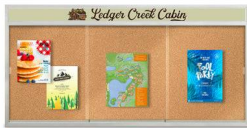

Indoor 96 x 24 Bulletin Cork Boards with Personalized Header & Lights (3 Sliding Glass Doors)

FOR CURRENT PRICING, VISIT THE ID # LISTED ABOVE

Product Details

96 x 24
Indoor Cork Board
with Sliding Glass Doors
with Header
(PICTURES SHOWN, NOT TO SCALE)
Product will have 3 Doors

BLACK LETTERING
ON A 5" HIGH
WHITE HEADER

CONCEALED LIGHTING

- Indoor Enclosed Bulletin Board
- Overall Size: **96" Wide x 24" High**
- 2 Sliding Glass Doors
- Tempered Glass Doors
- Plastic finger pulls are provided on each door for easy sliding
- Wall Mount Display Case
- **Lockable Bulletin Board**
- Secured with ratchet lock (two keys included)
- **Corner Style: Classic Mitered Style**
- Self-sealing natural cork interior
- 5" White Message Header Panel: Personalized
- Energy-Efficient, Long Lasting LED light strips
- Satin anodized aluminum frame standard
- 1" Wide Main Frame
- 3 1/8" Display Case Depth
- **96x24 Wall Message Display Boards For INDOOR DISPLAY ONLY**
- Sliding Glass Doors Enclosed Bulletin Boards **SHIPS FREE** (freight)
- Call For Custom Bulletin Boards and Cork Boards: Indoor and Outdoor