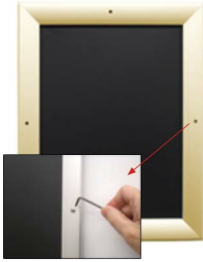

EXTRA-DEEP 8.5x11 Poster Snap Frames with Security Screws (for MOUNTED GRAPHICS)

FOR CURRENT PRICING, VISIT THE ID # LISTED ABOVE
FREE SHIPPING

For Mounted Posters

Product Details

***ALL 4 FRAME SIDES HAVE A SECURITY SCREW PLACED INTO THE CENTER OF EACH FRAME RAIL. THESE SCREWS SECURE THE SAFETY OF YOUR 8.5x11 POSTING AND PREVENT ANY TAMPERING.**

- Snap Lock Poster Frames with Security Screws + Allen Key Tool
- **Fits Posters 8.5x11**
- Wall Mount Poster Display Frames and Sign Holders
- Quick-Changing, **all 4 frame rails snap-open for easy poster changes**
- Front Loading Frame for posters and other signage
- Snap Frame Profile: 1 1/4" Wide
- Narrow profile offers 1" overall off the wall depth
- **Accepts 2 Printed Thicknesses: 3/8" & 1/2"**
- Viewable Area: Moulding overlaps poster insert by 3/8" all around
- **(9) Aluminum snap frame finishes available**
- **1/2" Silver Aluminum bottom frame rail is exposed from side view**

for all frame colors selected

- .040 Backing Board: Thin, durable backer board for 3/8" thick poster only
- .020 clear PETG overlay is included to protect thick poster insert (3/8" Only)
- **Allen Wrench Tool is included to help remove and secure your inserts.**
- SwingSnap poster frames can mount either **Portrait or Landscape**
- Installs Easily: Punched holes in frame allow for easy surface mounting
- Hanging hardware included