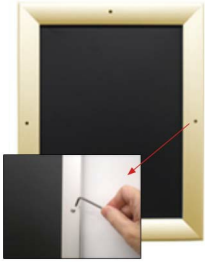

for all frame colors selected

- .040 Backing Board: Thin, durable backer board for 3/8" thick poster only
- .020 clear PETG overlay is included to protect thick poster insert (3/8" Only)
- **Allen Wrench Tool is included to help remove and secure your inserts.**
- SwingSnap poster frames can mount either **Portrait or Landscape**
- Installs Easily: Punched holes in frame allow for easy surface mounting
- Hanging hardware included

- Aluminum snap-open displays are for **INDOOR** or ****OUTDOOR** use

**Make sure you laminate your insert material if going outdoors

**Poster Snap Frames are weather resistant...not water-proof

Mounted Graphic Details

3/8" Mounted Graphic Insert

All frames will include a .040 Black Backer Board

All frames will include a .020 Clear Overlay

1/2" MAX Mounted Graphic Insert

.040 Black Backer Board **NOT INCLUDED** (can not fit)

.020 Clear Overlay **NOT INCLUDED** (can not fit)

Customize your Snap Frames

- **Customize Security Screw Extra Deep Poster Snap Frames 18 x 24!**
- If you request a larger size Snap Frame FULLY ASSEMBLED,

please call for a shipping quote.