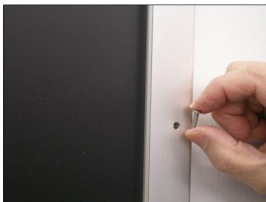

Extra Large Snap Frame 24x96 Ship UNASSEMBLED

- Aluminum snap-open displays are for **INDOOR** or ****OUTDOOR** use

**Be sure to laminate your insert material if going outdoors
**Poster Snap Frames are weather resistant. Not waterproof

Ships Unassembled

- ALL snap frame sizes are cut to size, and prepped for easy assembly
- Takes minutes to assemble, Corner Key and Mounting Hardware Included
- Backing Board is rolled up and placed into box for shipping cost savings
- Clear Overlay is rolled up and placed into box for shipping cost savings

.....

- ALL snap frame rail sizes 85" and larger will be **CUT in HALF** and

provided with a Straight Joiner Key to connect the two snap frame rails together.

This will create a seam in your snap frame rail where 2 or more pieces on one side of your frame will flip open.

The main reason for creating the seam is to reduce shipping costs. We will ship these chopped snap frame rails via common carrier ground service.

Each Frame Rail that is **CUT in HALF** will receive a **CENTERED** security screw

- We will ship any Length up to 144" in **FULL LENGTH** via Freight Carrier.

Please call us for your oversized snap frame dimensions to provide frame & freight costs

.....

For Detailed Instructions on How to Assemble click on the Instruction Sheet ICON up above.