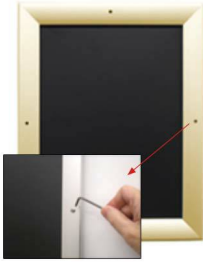

Extra Large Snap Frame 24x96 Ship UNASSEMBLED

- Aluminum snap-open displays are for **INDOOR** or ****OUTDOOR** use

**Be sure to laminate your insert material if going outdoors
**Poster Snap Frames are weather resistant. Not waterproof

Ships Unassembled

- ALL snap frame sizes are cut to size, and prepped for easy assembly
- Takes minutes to assemble, Corner Key and Mounting Hardware Included
- Backing Board is rolled up and placed into box for shipping cost savings
- Clear Overlay is rolled up and placed into box for shipping cost savings

.....

- ALL snap frame rail sizes 85" and larger will be **CUT in HALF** and

provided with a Straight Joiner Key to connect the two snap frame rails together.

This will create a seam in your snap frame rail where 2 or more pieces on one side of your frame will flip open.

The main reason for creating the seam is to reduce shipping costs. We will ship these chopped snap frame rails via common carrier ground service.

Each Frame Rail that is **CUT in HALF** will receive a **CENTERED** security screw

- We will ship any Length up to 144" in **FULL LENGTH** via Freight Carrier.

Please call us for your oversized snap frame dimensions to provide frame & freight costs

.....

For Detailed Instructions on How to Assemble click on the Instruction Sheet ICON up above.