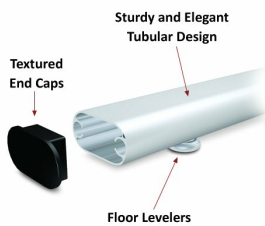

22x28 Poster Sign Stand with Snap Open (2) Sign Frames (Double Sided)

FOR CURRENT PRICING, VISIT THE ID # LISTED ABOVE

Product Details

- Double Pedestal Sign Stand
- Display 2 posters **22 x 28**
- Designed with heavy duty oval design extruded alloy
- 2 Snap Frame Sign Frames for Double Sided Viewing
- Snap Open, Front Loading Frames
- Display 2 posters **22 x 28**
- Sign Frame Orientation: Vertical (Portrait)
- 2 Finishes Available: **Black and Silver**
- Snap Frame Width: 1 1/4"
- Sign Frame Corners: Mitered
- All 4 frame sides snap open for easy change of your graphics
- **Accepts up to 1/32" thick material**
- Sturdy tubular leg support design come with textured end caps
- Floor levelers included on the bottom of both support legs
- **(2) Plastic overlays included to protect your graphic**
- Made in the USA
- Double Pedestal Sign Display Stand 22x28 for **Indoor Use**

| Model | Insert (Poster Size) | Insert (Viewable Area) | Overall Height | Number of Sign Frames |
|-------------|----------------------|------------------------|----------------|-----------------------|
| TTR2PSN2228 | 22" x 28" | 21 1/4" x 27 1/4" | 63" | 2 (Double Sided) |