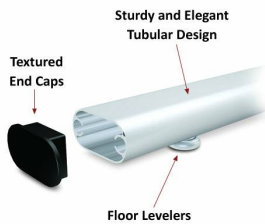

22x28 Poster Sign Stand with Snap Open (2) Sign Frames (Double Sided)

FOR CURRENT PRICING, VISIT THE ID # LISTED ABOVE

Product Details

- Double Pedestal Sign Stand
- Display 2 posters **22 x 28**
- Designed with heavy duty oval design extruded alloy
- 2 Snap Frame Sign Frames for Double Sided Viewing
- Snap Open, Front Loading Frames
- Display 2 posters **22 x 28**
- Sign Frame Orientation: Vertical (Portrait)
- 2 Finishes Available: **Black and Silver**
- Snap Frame Width: 1 1/4"
- Sign Frame Corners: Mitered
- All 4 frame sides snap open for easy change of your graphics
- **Accepts up to 1/32" thick material**
- Sturdy tubular leg support design come with textured end caps
- Floor levelers included on the bottom of both support legs
- **(2) Plastic overlays included to protect your graphic**
- Made in the USA
- Double Pedestal Sign Display Stand 22x28 for **Indoor Use**

Model	Insert (Poster Size)	Insert (Viewable Area)	Overall Height	Number of Sign Frames
TTR2PSN2228	22" x 28"	21 1/4" x 27 1/4"	63"	2 (Double Sided)