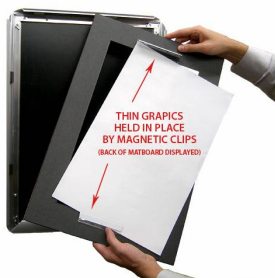

Designer Snap Frames for Posters 12x18 (3" Wide Matboard)

FOR CURRENT PRICING, VISIT THE ID # LISTED ABOVE

3" VIEWABLE
MATBOARD

Product Details

- 12x18 Aluminum Snap Frame with 3" Matboard Border
- Poster snap frames 12 x 18 ships **fully assembled**
- Quick-Changing, all 4 frame rails snap-open for easy poster changes
- Holds 12x18 poster or sign
- Snap Frame Profile: 1 1/4" Wide
- Narrow profile offers 11/16" overall off the wall depth
- Accepts printed material up to 1/16" thick
- (9) Aluminum snap frame finishes available
- .040 Backing Board: Thin, durable backer board provides rigidity for your poster
- .020 clear PETG overlay is included to protect your poster insert
- No Tools! All four frame sides snap-open easily by hand
- SwingSnap poster frames can mount either **Portrait or Landscape**
- Installs Easily: Punched holes in frame allow for easy surface mounting
- Hanging hardware (screws) are included

- All Snap Poster Frames Shipped **ASSEMBLED**
- Designer snap-open sign frames are for **INDOOR USE ONLY**

Matboards Create Numerous Benefits

- The 3" wide Mat Border provides an upscale touch to your 12 x 18 poster insert with greater impact.
- Re-Printing of smaller size inserts will have cost savings.
- You can change your Mat Border colors anytime, and create an entire new look for your interior.

Matboard Details

- 3" Viewable Mat Border
- Matboard Overlaps 12x18 Poster by 1" ALL AROUND
- (24) Beveled Matboard Colors Available
- Magnetic Clamps are placed onto the back of the Matboard

to secure your thin poster, graphic or image in place.