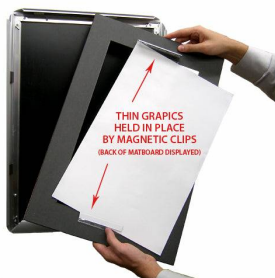

Product Details

- 12x18 Aluminum Snap Frame with 3" Matboard Border
- Poster snap frames 12 x 18 ships **fully assembled**
- Quick-Changing, all 4 frame rails snap-open for easy poster changes
- Holds 12x18 poster or sign
- Snap Frame Profile: 1 1/4" Wide
- Narrow profile offers 11/16" overall off the wall depth
- Accepts printed material up to 1/16" thick
- (9) Aluminum snap frame finishes available
- .040 Backing Board: Thin, durable backer board provides rigidity for your poster
- .020 clear PETG overlay is included to protect your poster insert
- No Tools! All four frame sides snap-open easily by hand
- SwingSnap poster frames can mount either **Portrait or Landscape**
- Installs Easily: Punched holes in frame allow for easy surface mounting
- Hanging hardware (screws) are included

- All Snap Poster Frames Shipped **ASSEMBLED**
- Designer snap-open sign frames are for **INDOOR USE ONLY**

Matboards Create Numerous Benefits

- The 3" wide Mat Border provides an upscale touch to your 12 x 18 poster insert with greater impact.
- Re-Printing of smaller size inserts will have cost savings.
- You can change your Mat Border colors anytime, and create an entire new look for your interior.

Matboard Details

- 3" Viewable Mat Border
- Matboard Overlaps 12x18 Poster by 1" ALL AROUND
- (24) Beveled Matboard Colors Available
- Magnetic Clamps are placed onto the back of the Matboard

to secure your thin poster, graphic or image in place.

See Instruction Sheets [ICON (above)](#) for further details.

- Magnetic Clamps are will secure up to 1/16" insert thickness

Custom your Snap Frame

- **Call to Customize Designer SwingSnap Poster Snap Frames!**
- Any Matboard Border Size is Available
- Multiple Matboard Openings are Available
- 100+ Matboard Colors to Choose
- Powdercoat Snap Frame Finishes Available

[MATTE INSTRUCTIONS](#)

[ORDER CUSTOM MATTES](#)