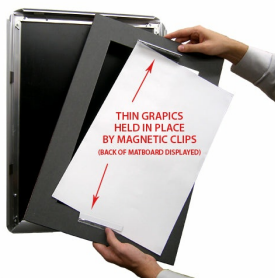

Designer Snap Frames for Posters 27x39 (2" Wide Matboard)

FOR CURRENT PRICING, VISIT THE ID # LISTED ABOVE

Product Details

- 27x39 Aluminum Snap Frame with 2" Matboard Border
- Poster snap frames 27 x 39 ships **fully assembled**
- Quick-Changing, all 4 frame rails snap-open for easy poster changes
- Holds 27x39 poster or sign
- Snap Frame Profile: 1 1/4" Wide
- Narrow profile offers 11/16" overall off the wall depth
- Accepts printed material up to 1/16" thick
- (9) Aluminum snap frame finishes available
- .040 Backing Board: Thin, durable backer board provides rigidity for your poster
- .020 clear PETG overlay is included to protect your poster insert
- No Tools! All four frame sides snap-open easily by hand
- SwingSnap poster frames can mount either **Portrait or Landscape**
- Installs Easily: Punched holes in frame allow for easy surface mounting
- Hanging hardware (screws) are included

Matboard Details

- 2" Viewable Mat Border
- Matboard Overlaps 27x39 Poster by 1" ALL AROUND
- (24) Beveled Matboard Colors Available
- Magnetic Clamps are placed onto the back of the Matboard

to secure your thin poster, graphic or image in place.

See Instruction Sheets ICON (above) for further details.

- Magnetic Clamps are will secure up to 1/16" insert thickness

Custom your Snap Frame

- **Call to customize Designer SwingSnap Poster Snap Frames!**
- Any Matboard Border Size is Available
- Multiple Matboard Openings are Available
- 100+ Matboard Colors to Choose
- Powdercoat Snap Frame Finishes Available

[MATTE INSTRUCTIONS](#)

[ORDER CUSTOM MATTES](#)

2" VIEWABLE
MATBOARD

Model	Insert Size	Overall Size	Viewable Area	Ships Via	Shipping Wt	How is Frame Shipped?
SSMCMAT2-2739	27" x 39"	31 1/2" x 43 1/2"	25" x 37"	FedEx	16	Assembled