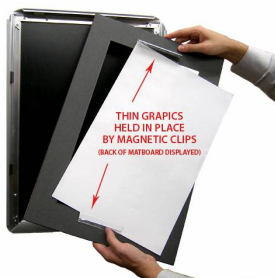

### Designer Snap Frames for Posters 27x39 (2" Wide Matboard)

FOR CURRENT PRICING, VISIT THE ID # LISTED ABOVE

2" VIEWABLE  
MATBOARD

#### Product Details

- 27x39 Aluminum Snap Frame with 2" Matboard Border
- Poster snap frames 27 x 39 ships **fully assembled**
- Quick-Changing, all 4 frame rails snap-open for easy poster changes
- Holds 27x39 poster or sign
- Snap Frame Profile: 1 1/4" Wide
- Narrow profile offers 11/16" overall off the wall depth
- Accepts printed material up to 1/16" thick
- (9) Aluminum snap frame finishes available
- .040 Backing Board: Thin, durable backer board provides rigidity for your poster
- .020 clear PETG overlay is included to protect your poster insert
- No Tools! All four frame sides snap-open easily by hand
- SwingSnap poster frames can mount either **Portrait or Landscape**
- Installs Easily: Punched holes in frame allow for easy surface mounting
- Hanging hardware (screws) are included

- All Snap Poster Frames Shipped **ASSEMBLED**
- Designer snap-open sign frames are for **INDOOR USE ONLY**