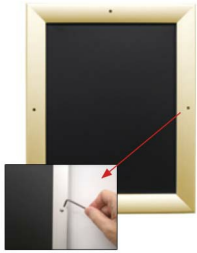

### 24 x 24 Poster Snap Frame SwingSnaps (with Security Screws)

FOR CURRENT PRICING, VISIT THE ID # LISTED ABOVE  
FREE SHIPPING

#### Product Details

**\*ALL 4 FRAME SIDES HAVE A SECURITY SCREW PLACED INTO THE CENTER OF EACH FRAME RAIL. THESE SCREWS SECURE THE SAFETY OF YOUR POSTING AND PREVENT ANY TAMPERING.**

- 24x24 Quick-Changing, all 4 frame rails snap-open for easy poster changes
- Fits 24 x 24 Posters
- Front Loading Frame for 24x24 posters and other signage
- Snap Frame Profile: 1 1/4" Wide
- Narrow profile offers 11/16" overall off the wall depth
- Accepts printed material up to 1/16" thick
- Viewable Area: Moulding overlaps poster insert by 3/8" all around
- (9) Aluminum snap frame finishes available
- .040 Backing Board: Thin, durable backer board provides rigidity for your poster
- .020 clear PETG overlay is included to protect your poster insert
- **Allen Wrench Tool is included to help remove and secure your inserts**
- SwingSnap poster frames can mount either Portrait or Landscape
- Installs Easily: Punched holes in frame allow for easy surface mounting
- Hanging hardware is included

- Aluminum snap-open displays are for **INDOOR** or **\*\*OUTDOOR** use

**\*\*Make sure you laminate your insert material if going outdoors**

**\*\*Poster Snap Frames are weather resistant...not water-proof**