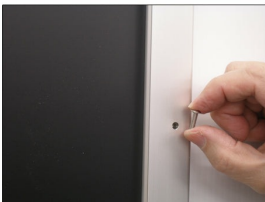

#### Product Details

**\*ALL 4 FRAME SIDES HAVE A SECURITY SCREW PLACED INTO THE CENTER OF EACH FRAME RAIL. THESE SCREWS SECURE THE SAFETY OF YOUR POSTING AND PREVENT ANY TAMPERING.**

- 24x24 Quick-Changing, all 4 frame rails snap-open for easy poster changes
- Fits 24 x 24 Posters
- Front Loading Frame for 24x24 posters and other signage
- Snap Frame Profile: 1 1/4" Wide
- Narrow profile offers 11/16" overall off the wall depth
- Accepts printed material up to 1/16" thick
- Viewable Area: Moulding overlaps poster insert by 3/8" all around
- (9) Aluminum snap frame finishes available
- .040 Backing Board: Thin, durable backer board provides rigidity for your poster
- .020 clear PETG overlay is included to protect your poster insert
- **Allen Wrench Tool is included to help remove and secure your inserts**
- SwingSnap poster frames can mount either Portrait or Landscape
- Installs Easily: Punched holes in frame allow for easy surface mounting
- Hanging hardware is included

- Aluminum snap-open displays are for **INDOOR** or **\*\*OUTDOOR** use

**\*\*Make sure you laminate your insert material if going outdoors**

**\*\*Poster Snap Frames are weather resistant...not water-proof**

#### Customize your Snap Frames

- [Call to customize Security Screw Poster Snap Frames!](#)

Model	Insert Size	Overall Size	Viewable Area	Ships Via	Shipping Wt	How is Frame Shipped?
SSMCSS-2424	24" x 24"	25 3/4" x 25 3/4"	23 1/4" x 23 1/4"	UPS	9	Assembled