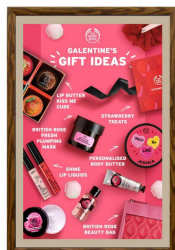

- All Snap Poster Frames Shipped **ASSEMBLED**
- Designer snap-open sign frames are for **INDOOR USE ONLY**

Matboards Create Numerous Benefits

- The 3" wide Mat Border provides an upscale touch to your 17 x 23 poster insert with greater impact.
- Re-Printing of smaller size inserts will have cost savings.
- You can change your Mat Border colors anytime, and create an entire new look for your interior.

Matboard Details

- 3" Viewable Mat Border
- Matboard Overlaps 17x23 Poster by 1" ALL AROUND
- (24) Beveled Matboard Colors Available
- Magnetic Clamps are placed onto the back of the Matboard

to secure your thin poster, graphic or image in place.

See Instruction Sheets ICON (above) for further details.

- Magnetic Clamps are will secure up to 1/16" insert thickness

Custom your Snap Frame

- **Call to customize Designer Wood SwingSnap Poster Snap Frames!**
- Any Matboard Border Size is Available
- Multiple Matboard Openings are Available
- 100+ Matboard Colors to Choose
- Powdercoat Snap Frame Finishes Available

[MATTE INSTRUCTIONS](#)

[ORDER CUSTOM MATTES](#)

[ABOUT SNAP FRAMES](#)

[MOUNTING INSTRUCTIONS](#)